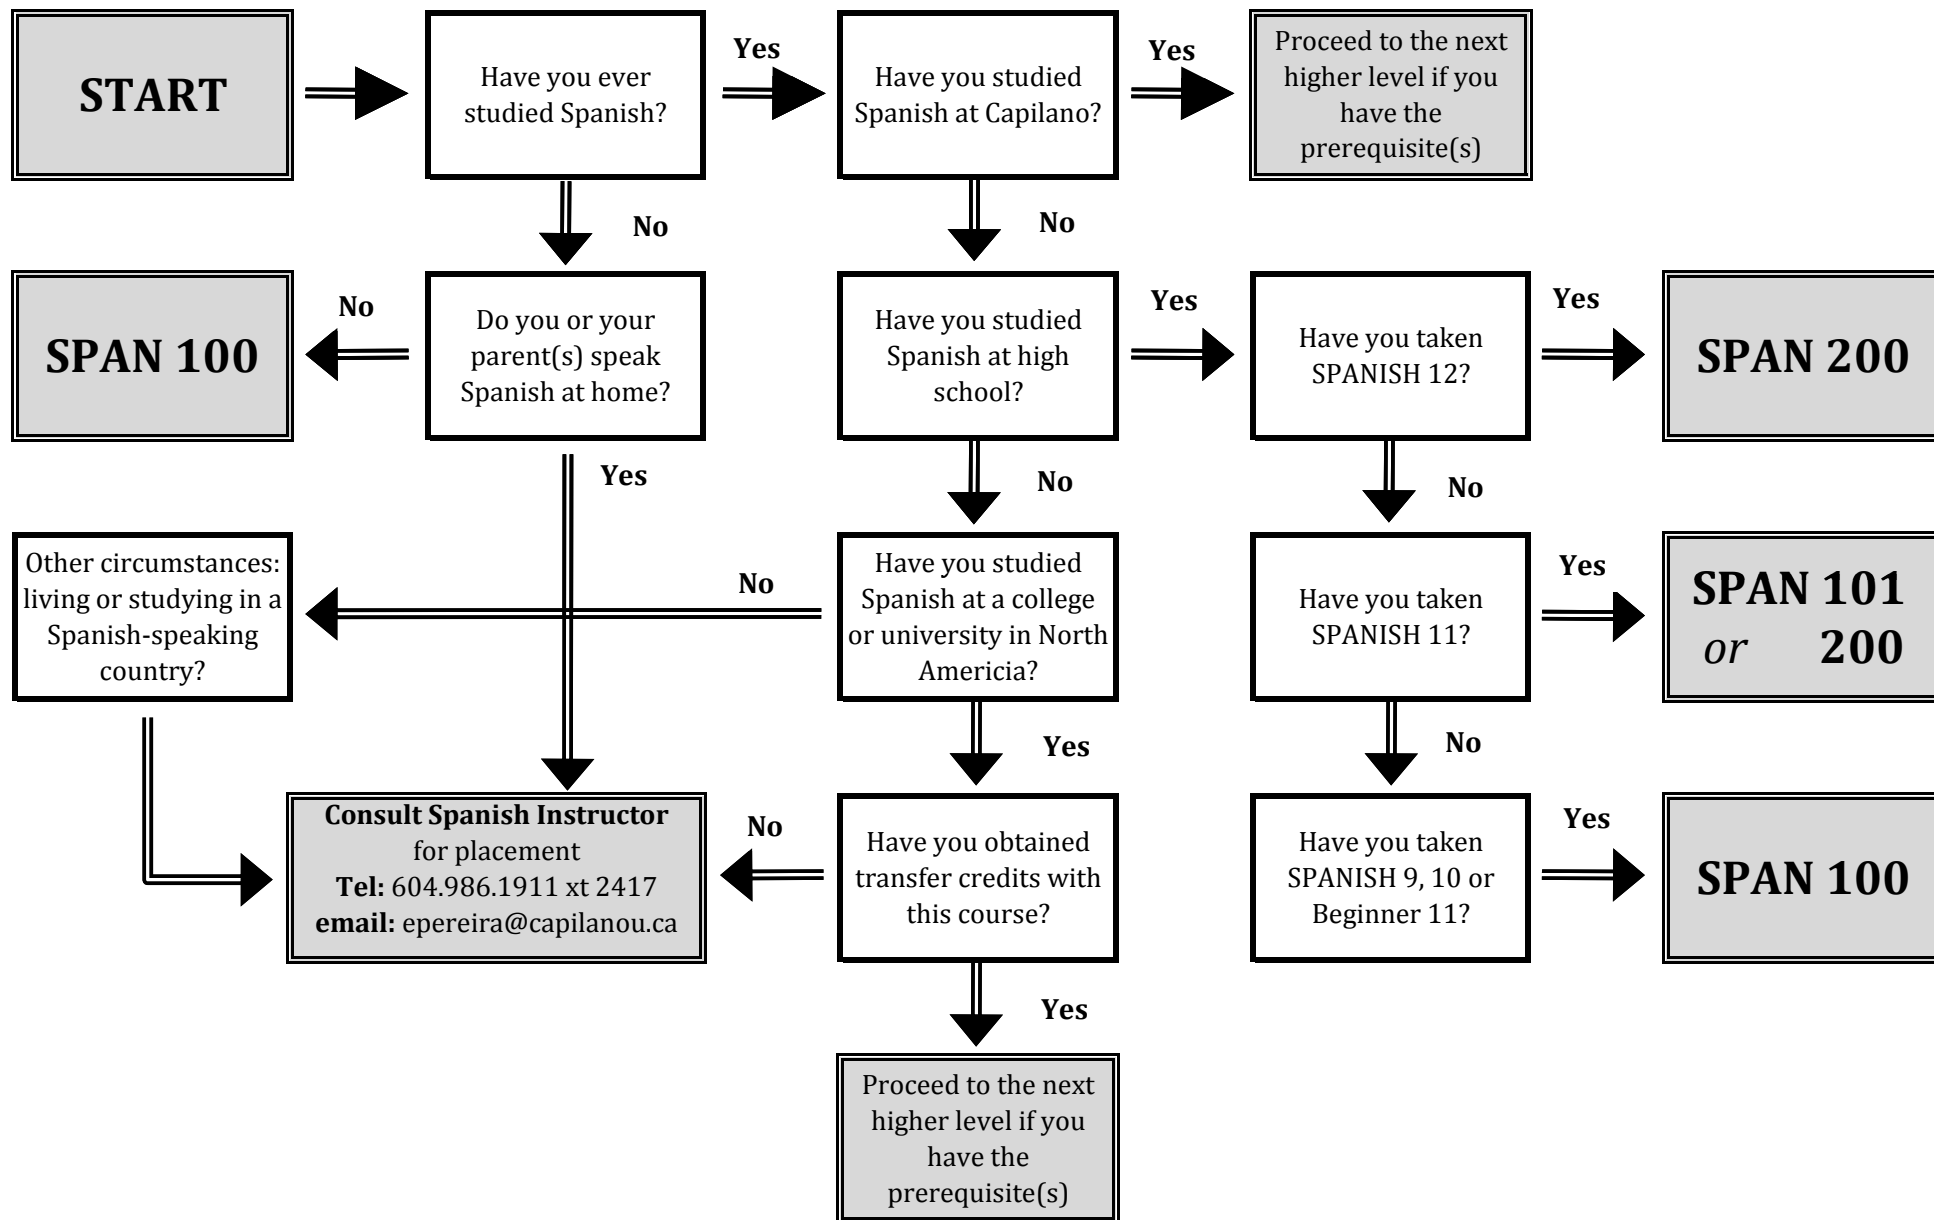

DEPARTMENT OF LANGUAGES - SPANISH PROGRAM

REGISTRATION *FLOW CHART*

Please note: This is intended to be a general guide only. Final student placement will be at the discretion of the instructor according to the students' ability level.