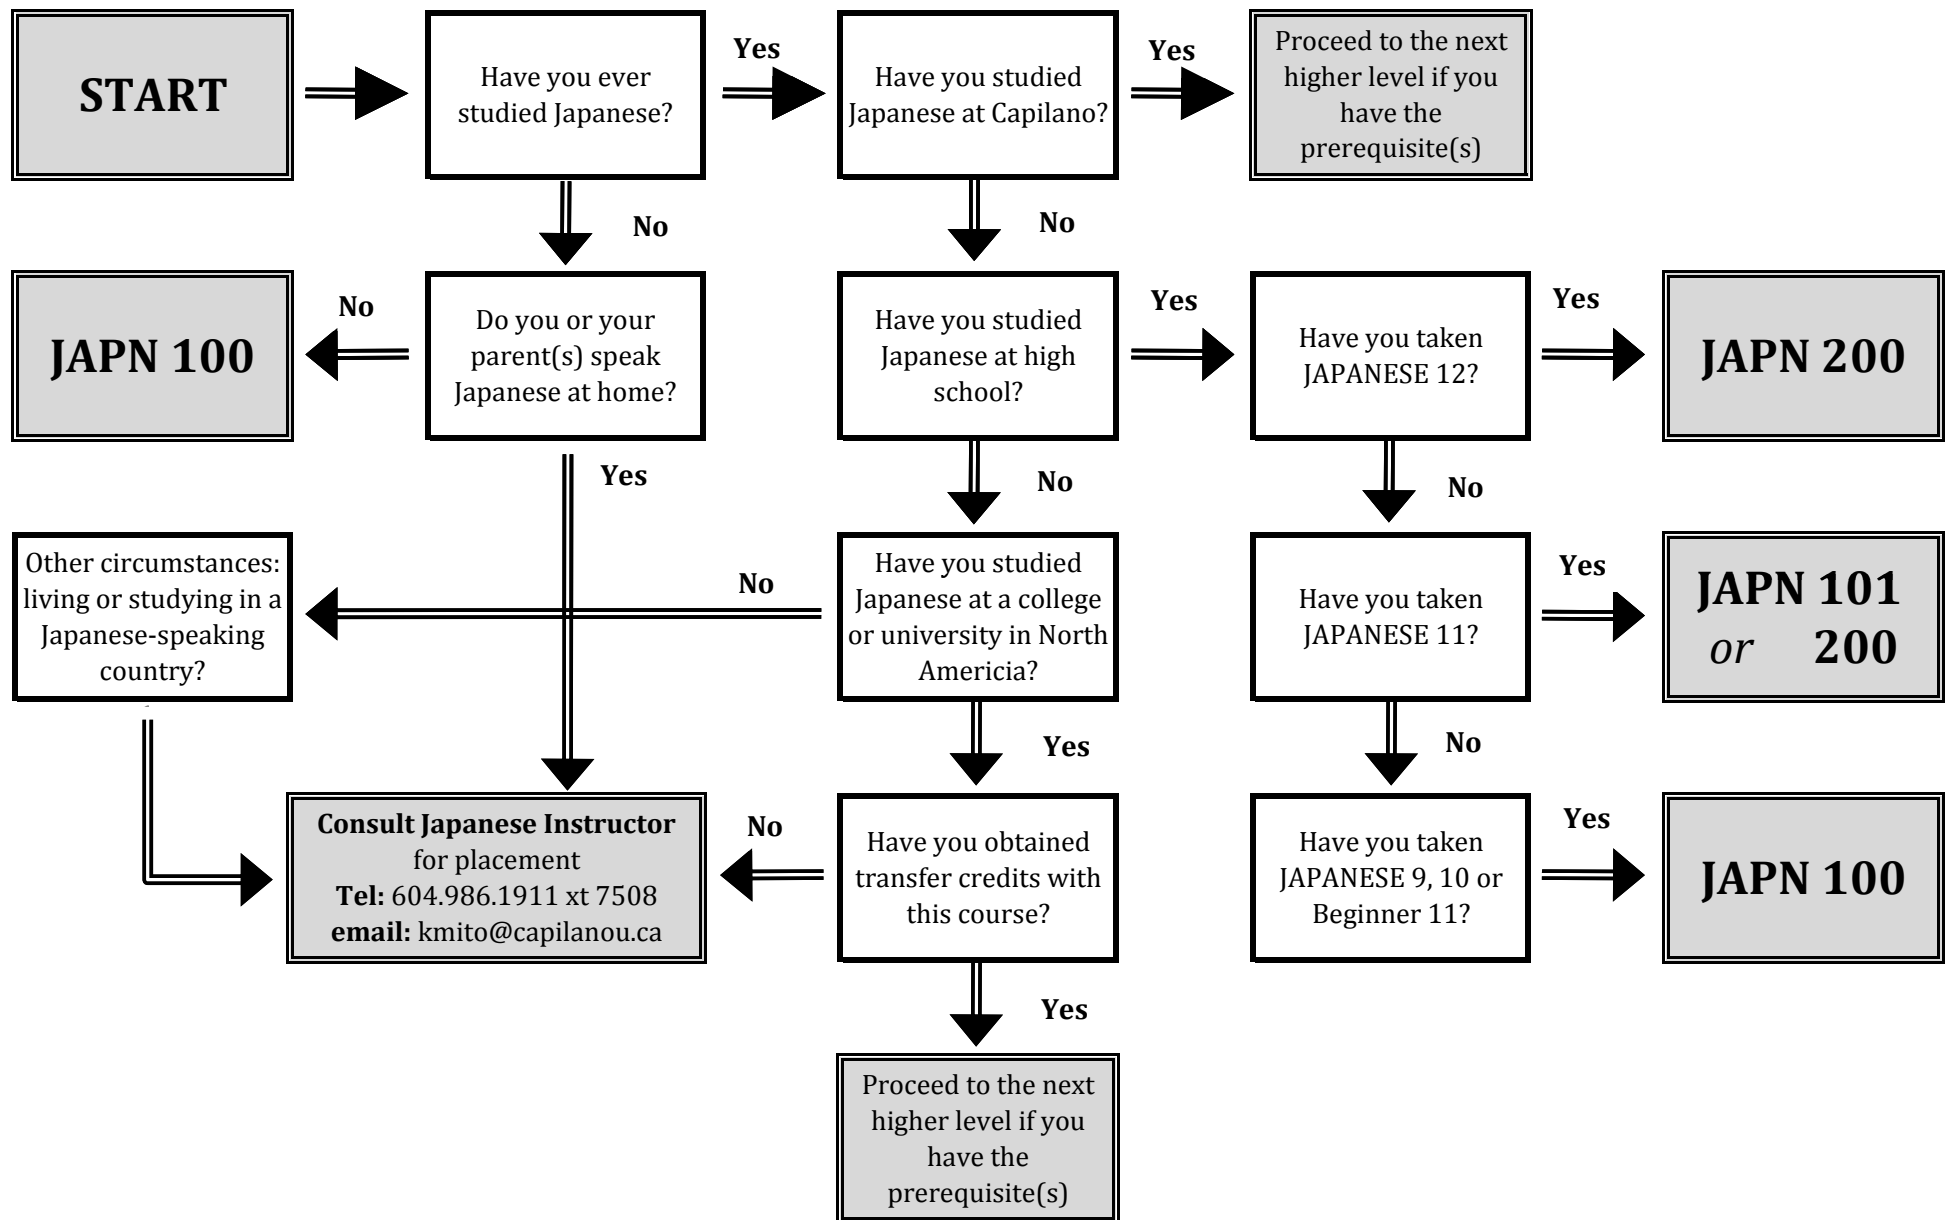

DEPARTMENT OF LANGUAGES - JAPANESE PROGRAM

REGISTRATION *FLOW CHART*

Please note: This is intended to be a general guide only. Final student placement will be at the discretion of the instructor according to the students' ability level.