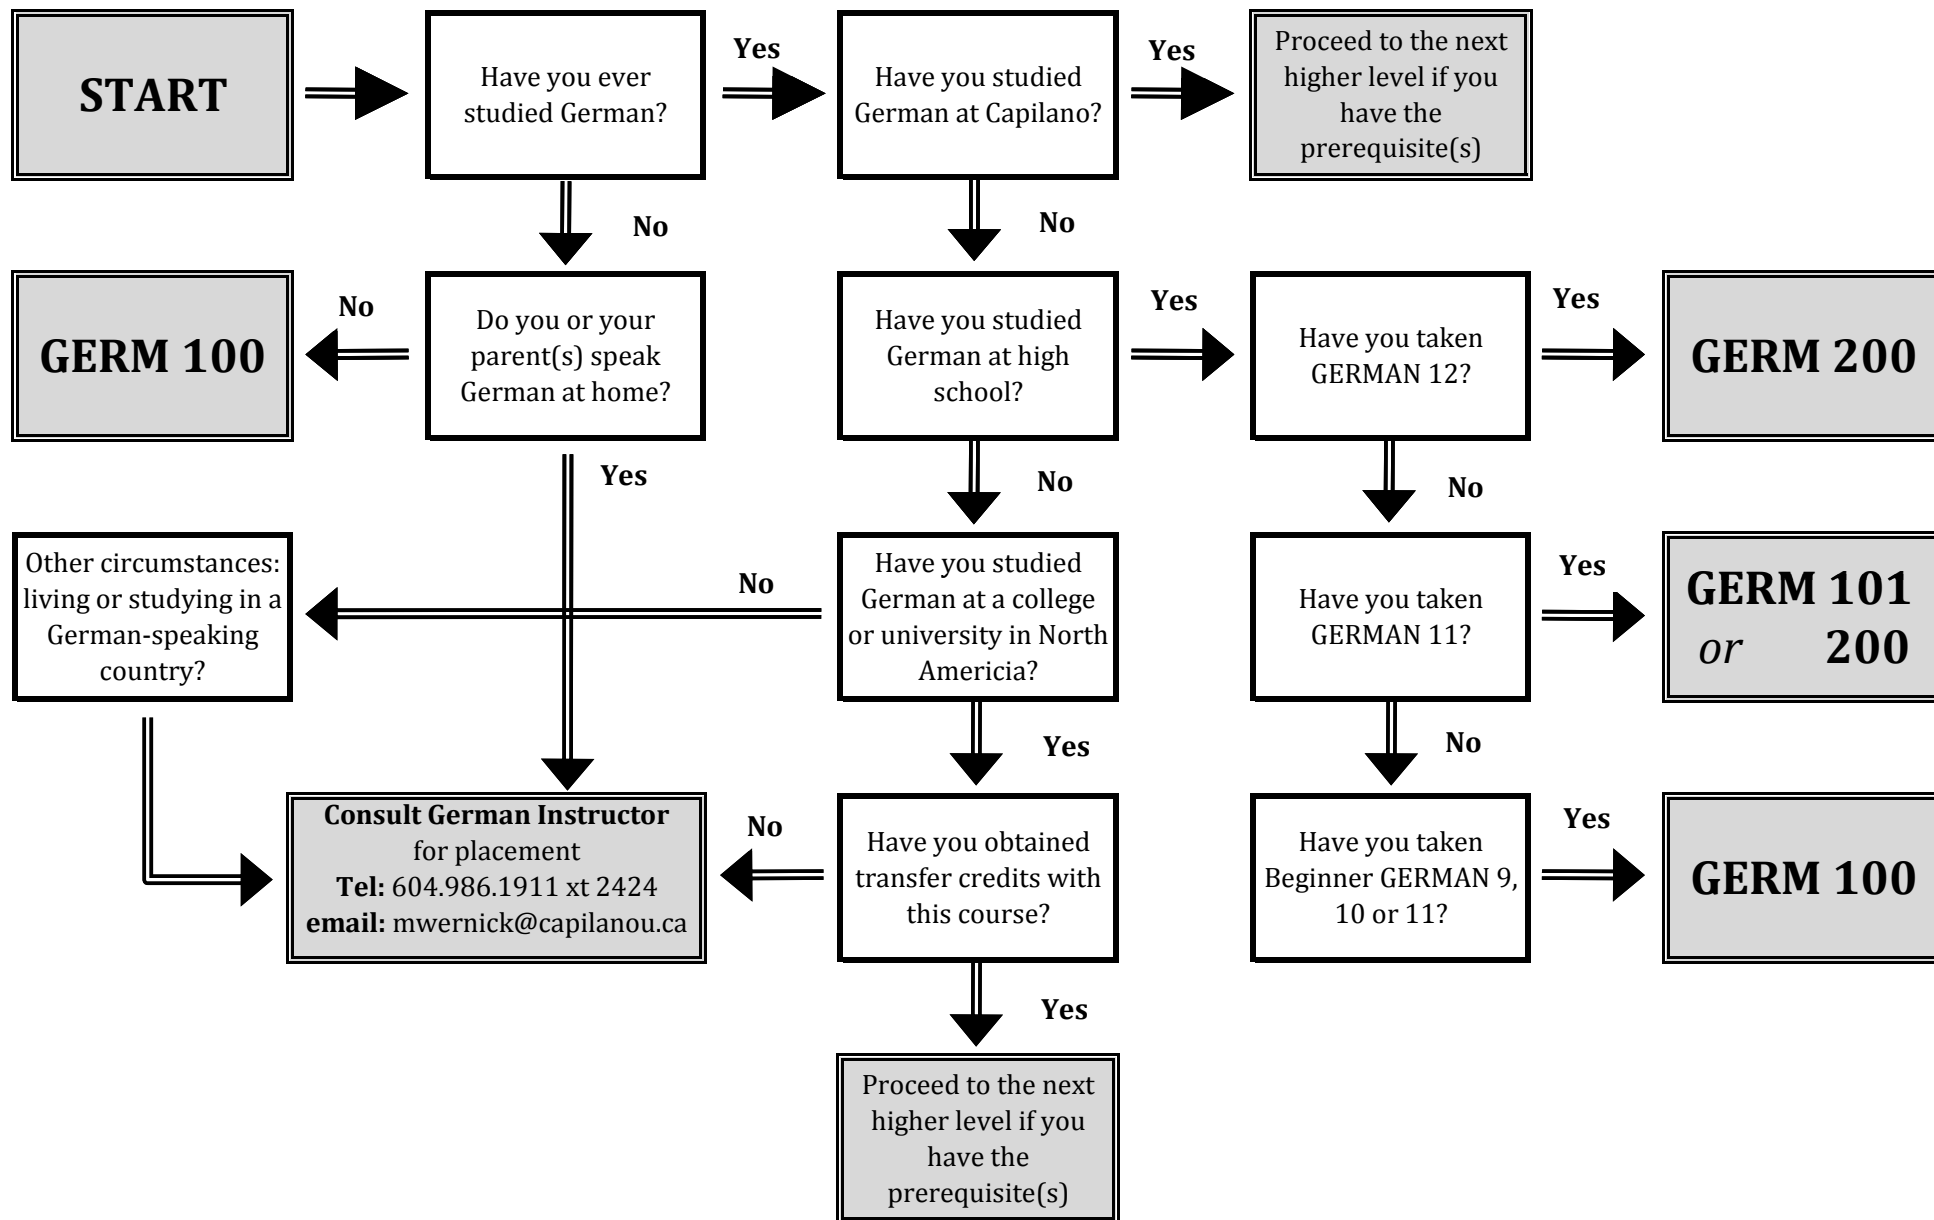

DEPARTMENT OF LANGUAGES - GERMAN PROGRAM

REGISTRATION *FLOW CHART*

Please note: This is intended to be a general guide only. Final student placement will be at the discretion of the instructor according to the students' ability level.