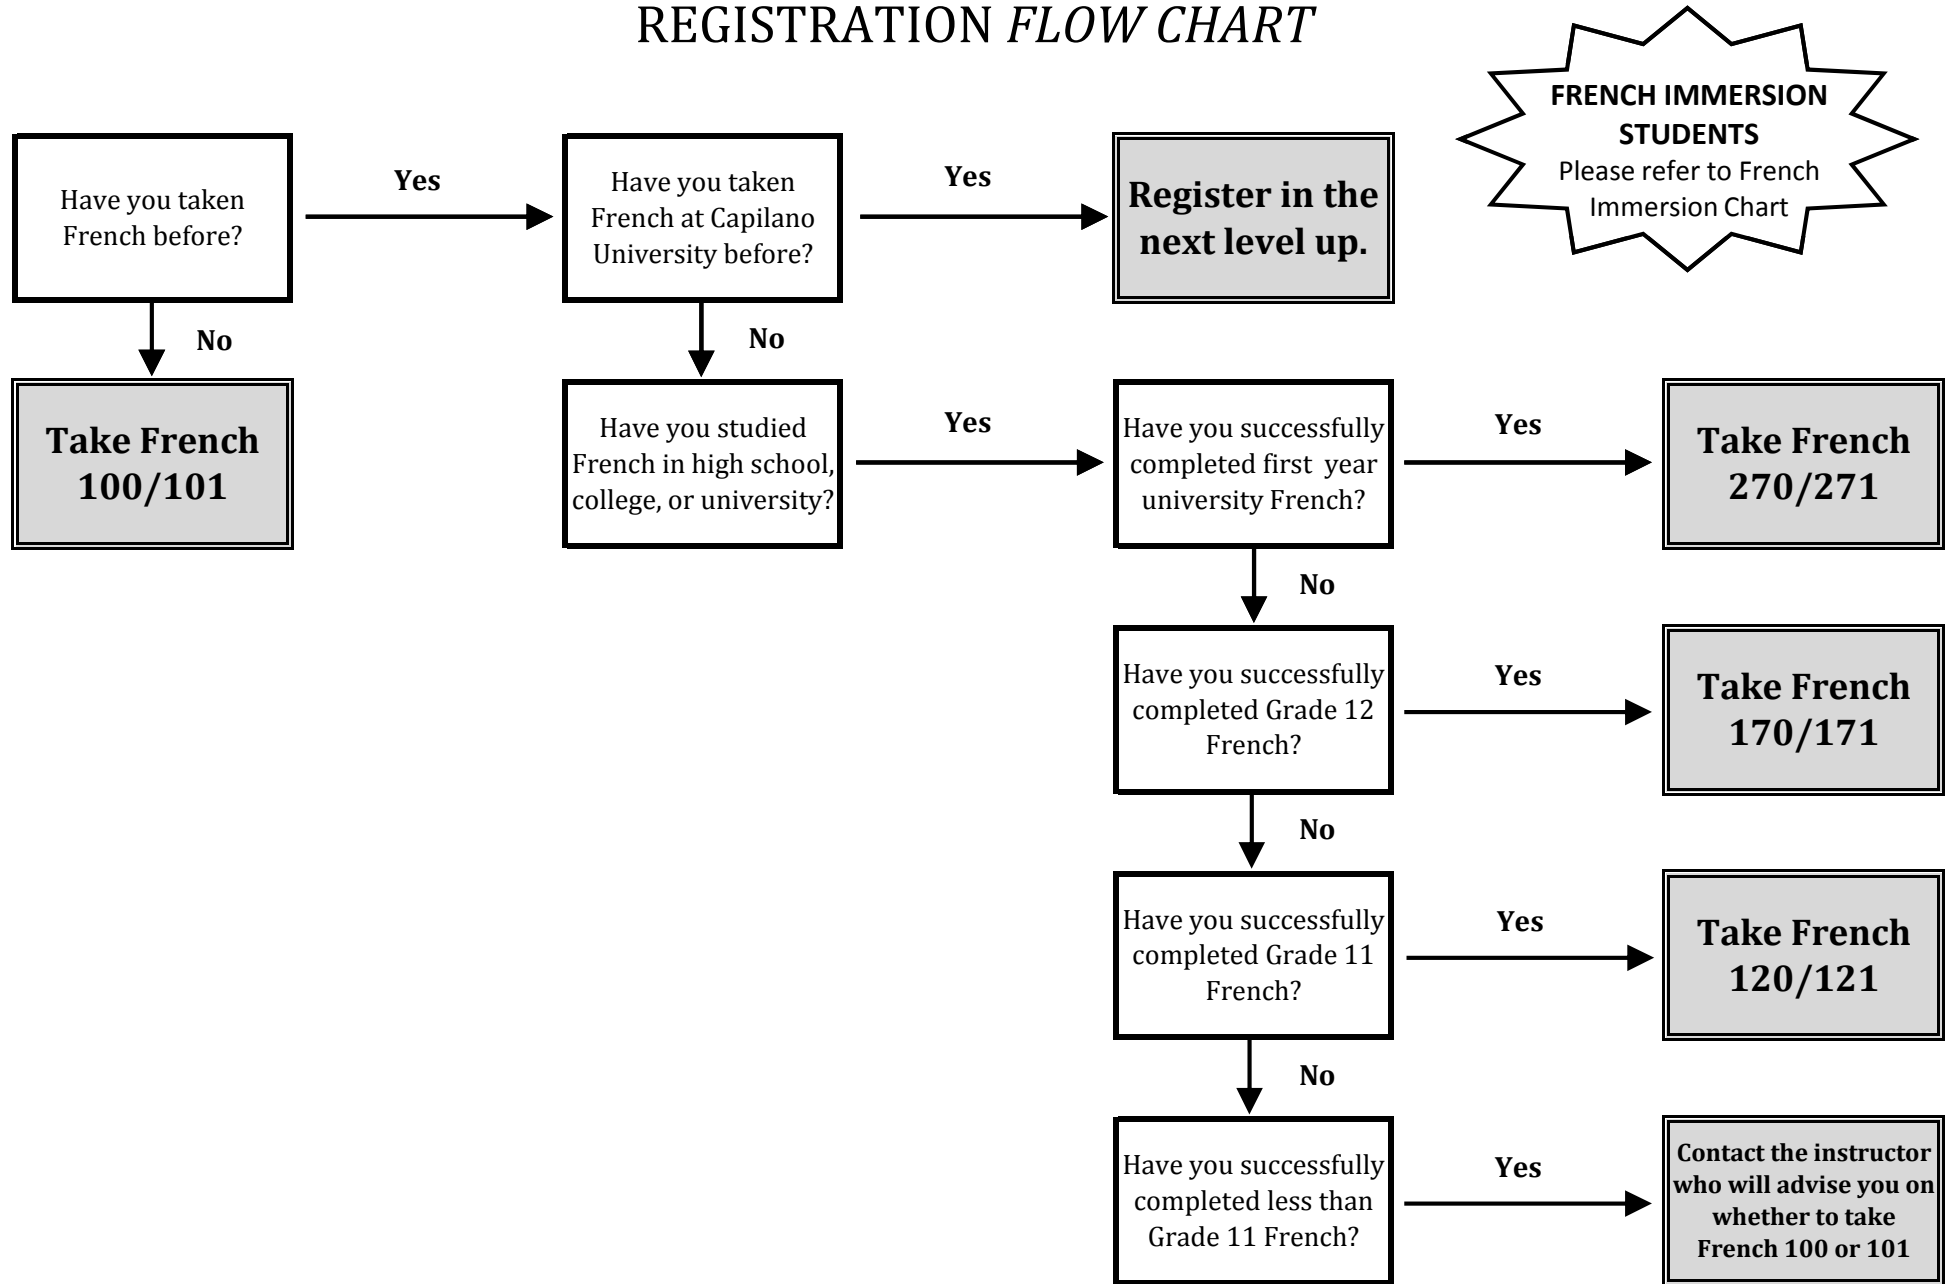

DEPARTMENT OF LANGUAGES - FRENCH PROGRAM

REGISTRATION *FLOW CHART*

Please note: This is intended to be a general guide only. Final student placement will be at the discretion of the instructor according to the students' ability level.