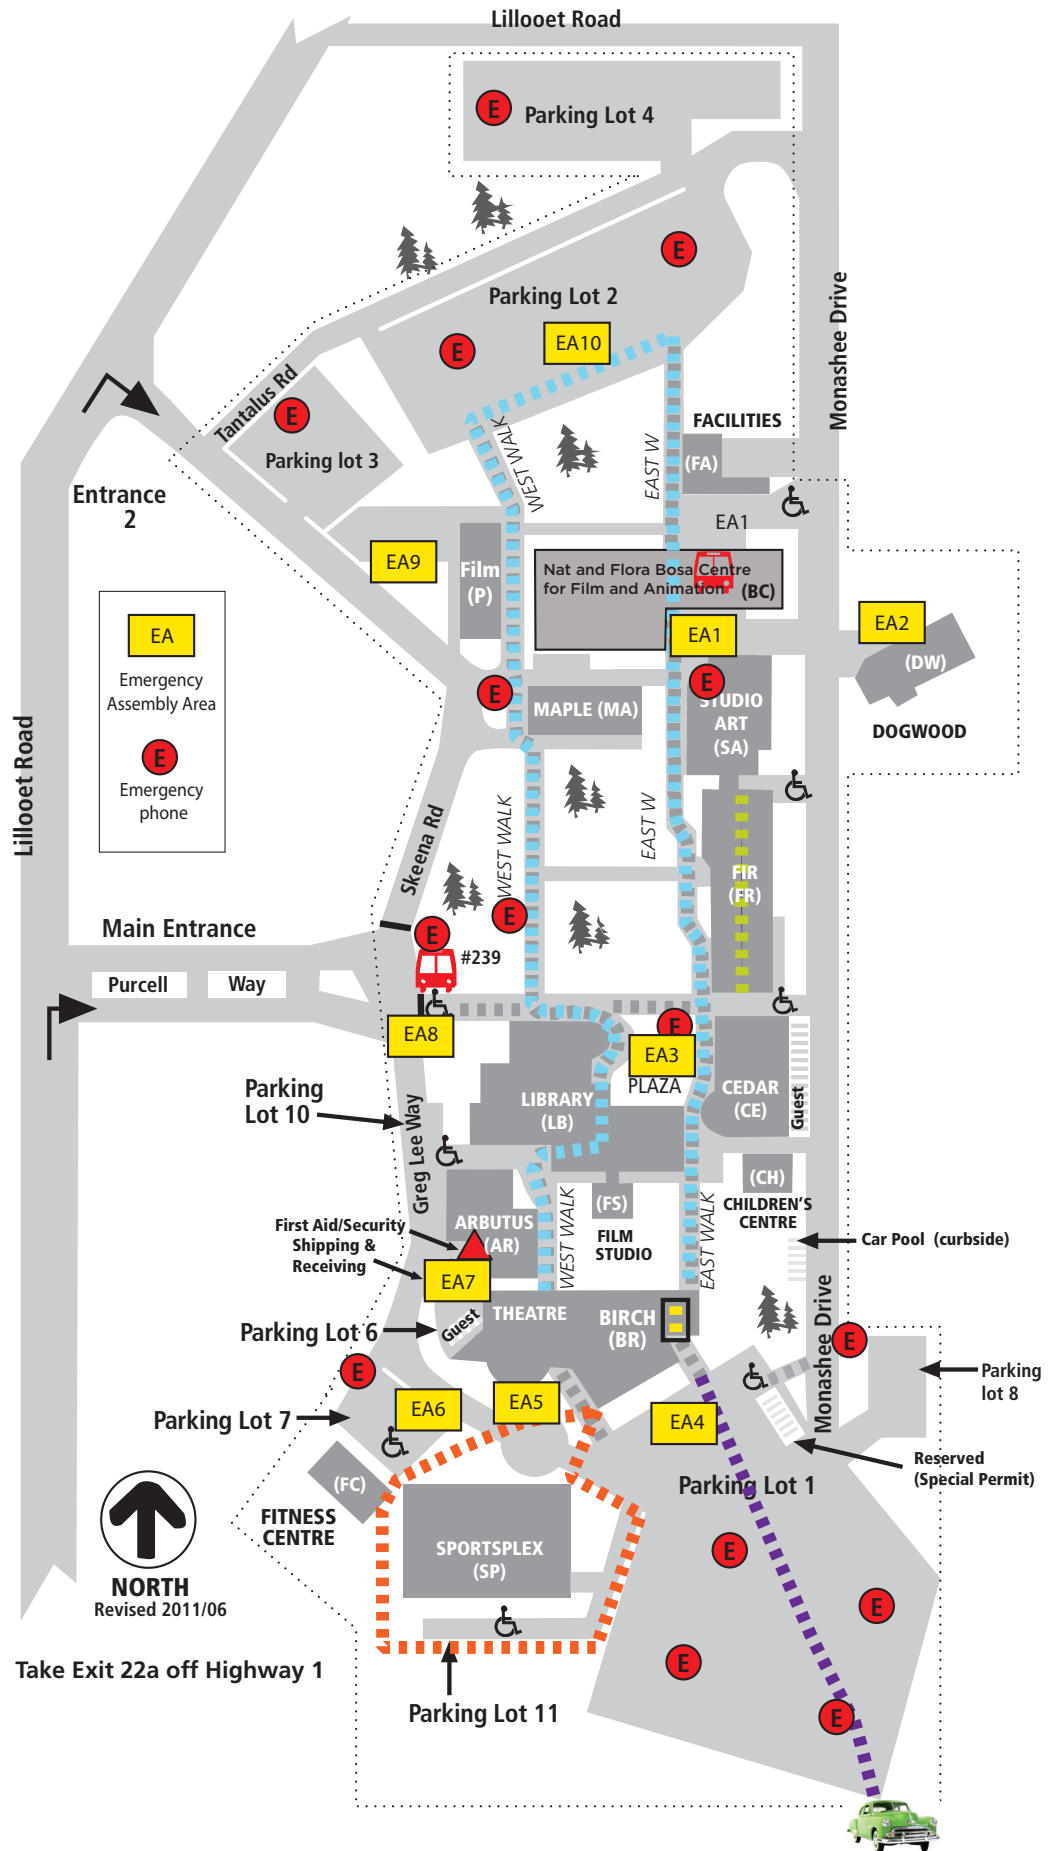

Campus Walking Map

Average time per roundtrip

Lillooet Loop - 25 minutes

The No Excuses Loop - 16 minutes

The Fir Grind - 3 minutes

The Elevator Evasion - 3 minutes

Park and Stride - 3 minutes

The Sportsplex Stroll - 6 minutes
Add soccer field - 7 minutes

Take Exit 22a off Highway 1