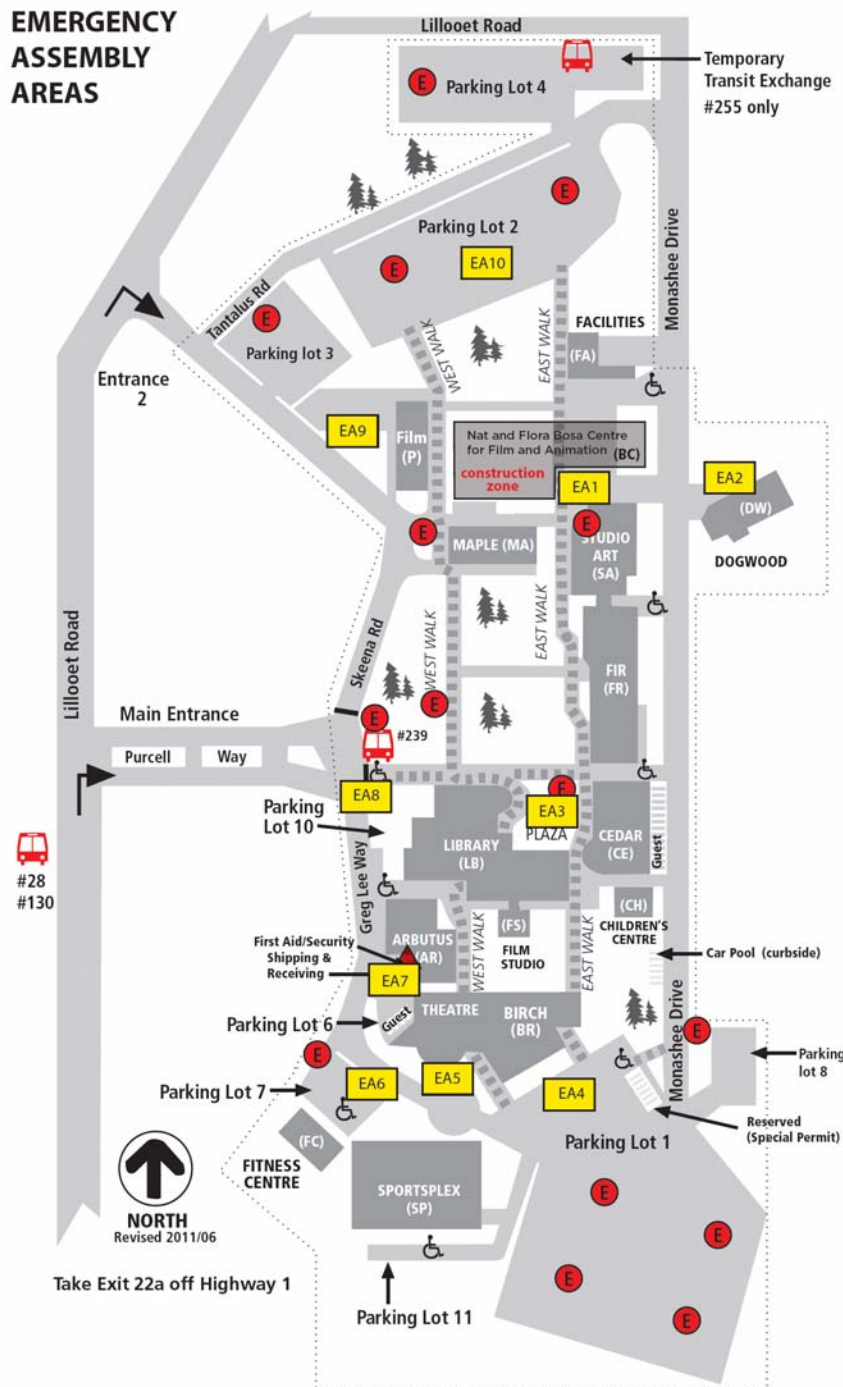

NORTH VANCOUVER CAMPUS OUTDOOR EMERGENCY ASSEMBLY AREAS

MY DESIGNATED
EMERGENCY ASSEMBLY AREAS

EMERGENCY PHONE

EA

- ◆ Meeting place located in close proximity to university buildings where you are directed to go in the event of a full building evacuation.
- ◆ EA are clearly marked and most of them are situated in established parking lots on campus.
- ◆ Please move to an EA as soon as possible, move away from the building and clear the road to allow access for emergency personnel/vehicle.
- ◆ You are responsible to locate the EA closest to your area (as well as a back up location) and mark the location on your Instructions to Occupants, Emergency Procedures poster.
- ◆ Should you require assistance, please contact the emergency warden for your area.