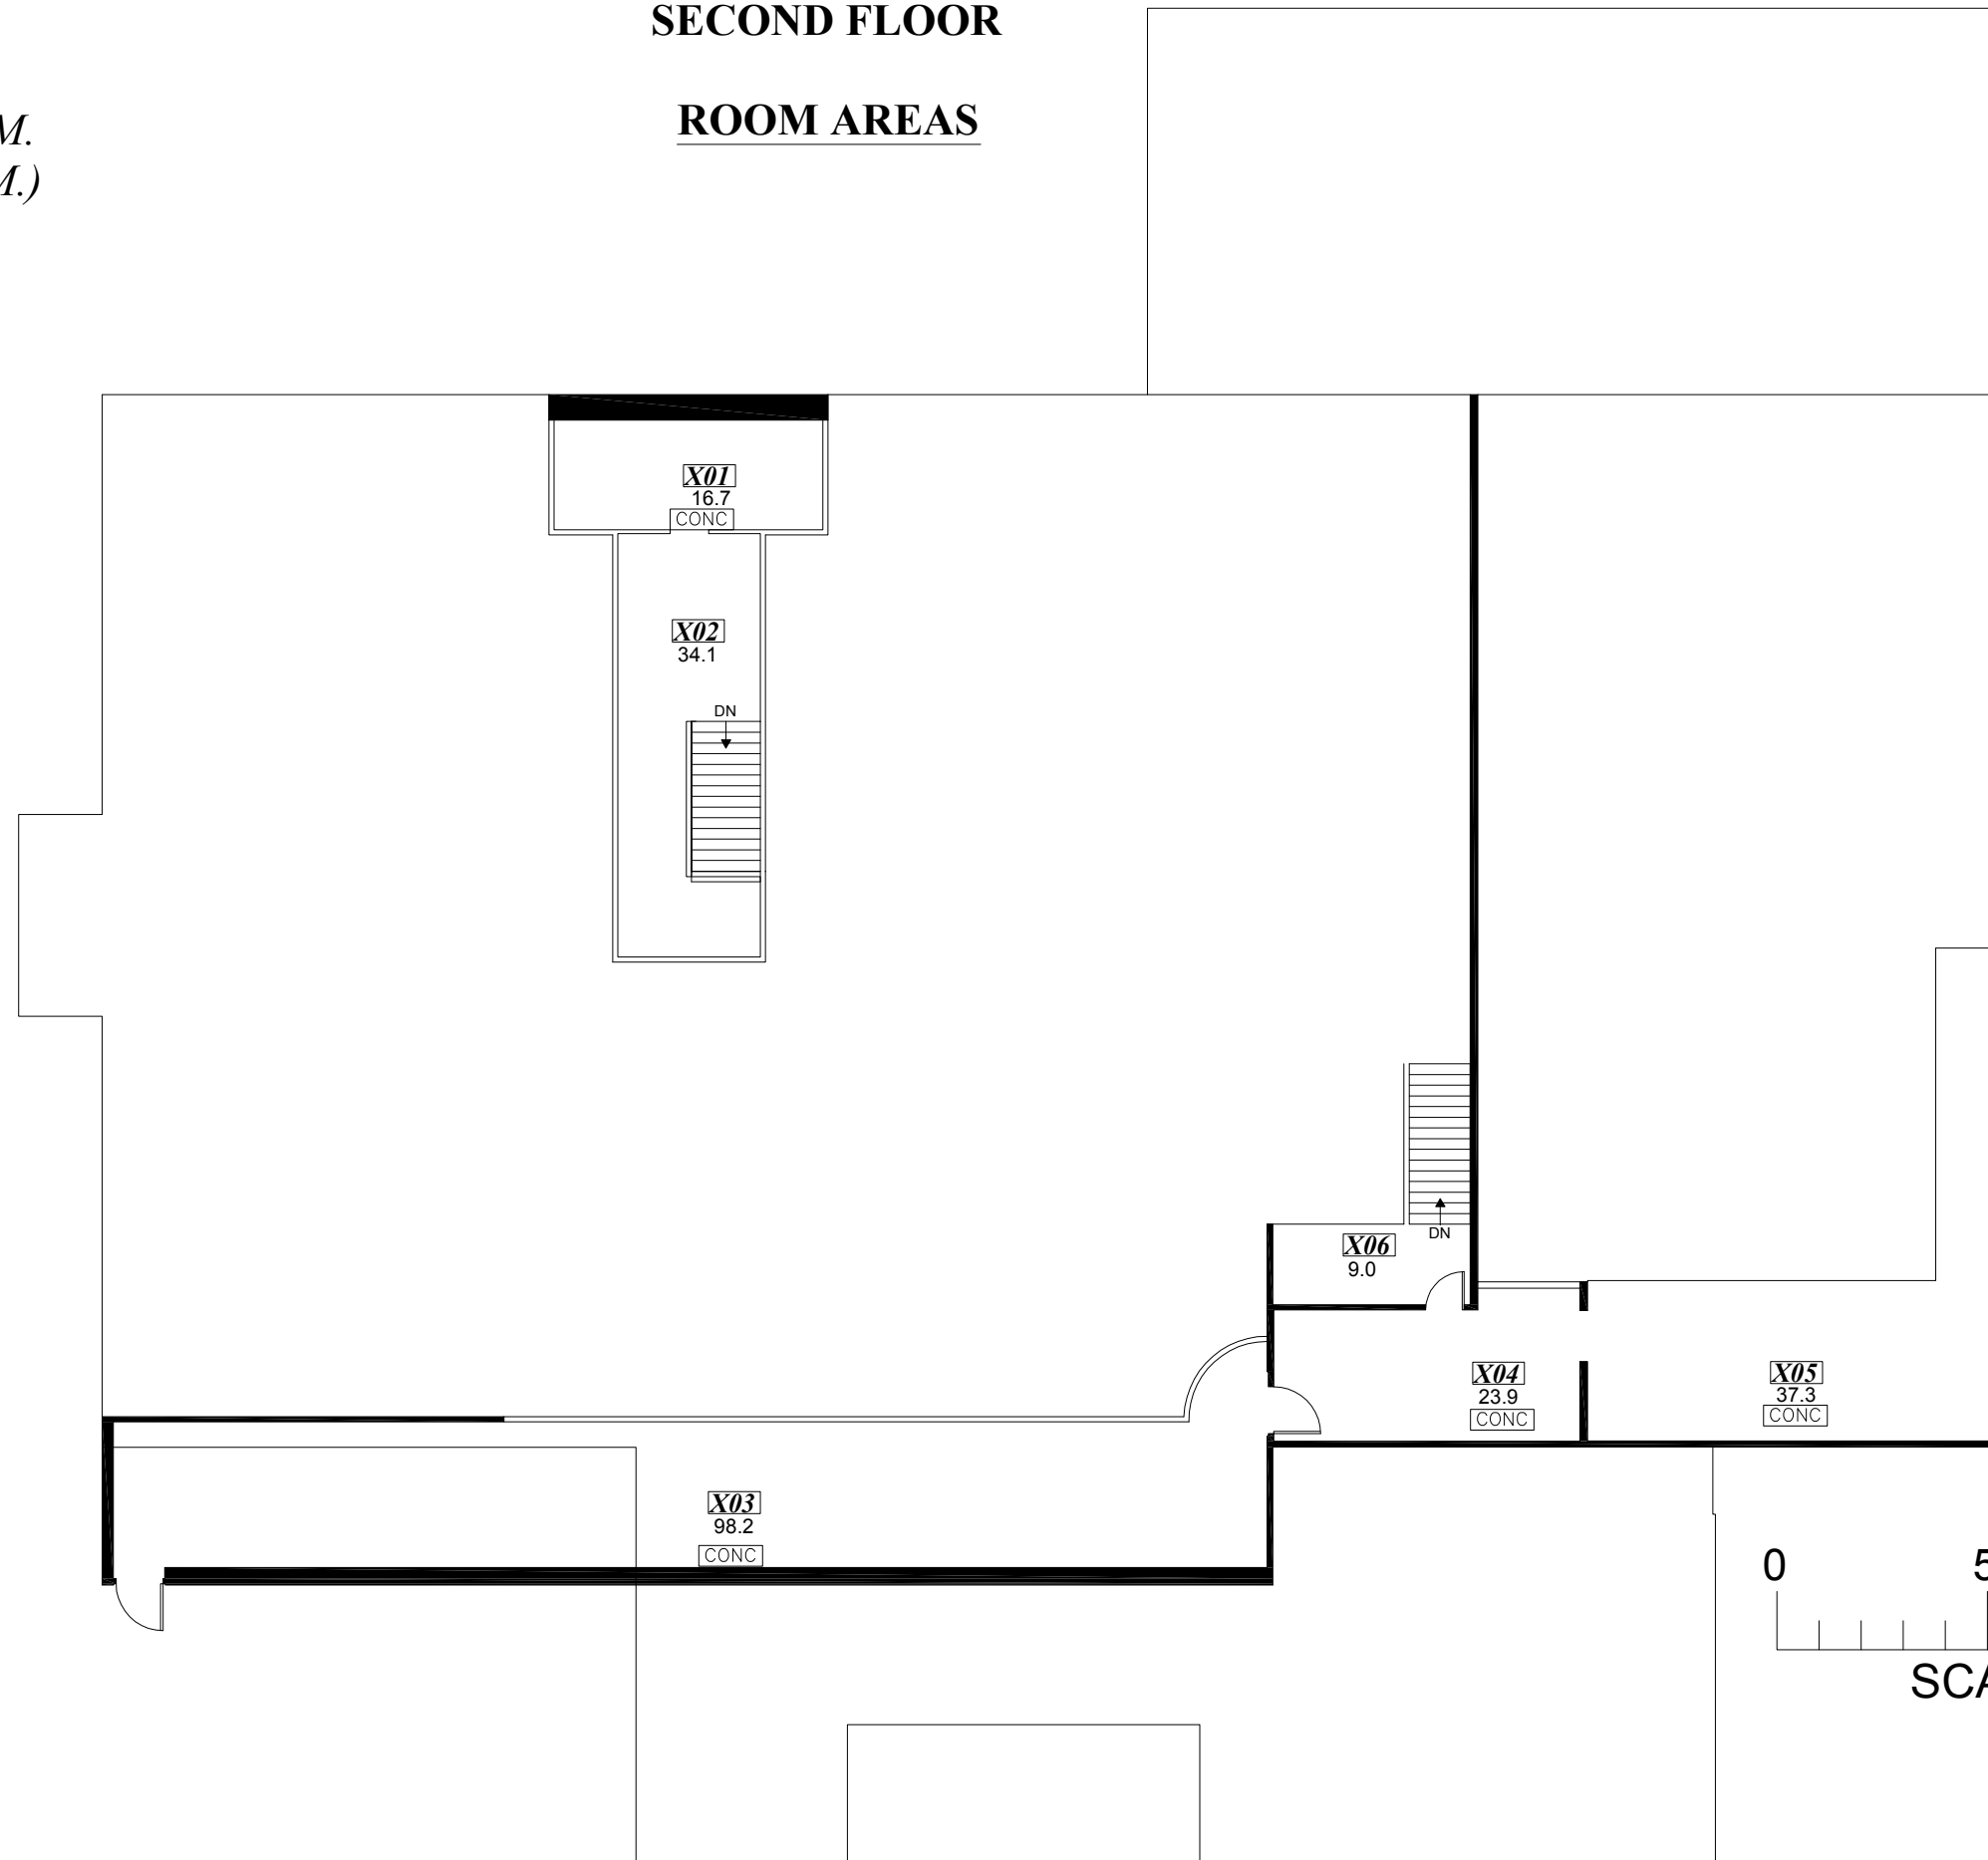

*Gross Building Area: 240 Sq.M.
(All room areas shown in Sq.M.)*

**STUDIO ART BUILDING
SECOND FLOOR**

ROOM AREAS

FLOOR COVERINGS LEGEND

[CONC] CONCRETE