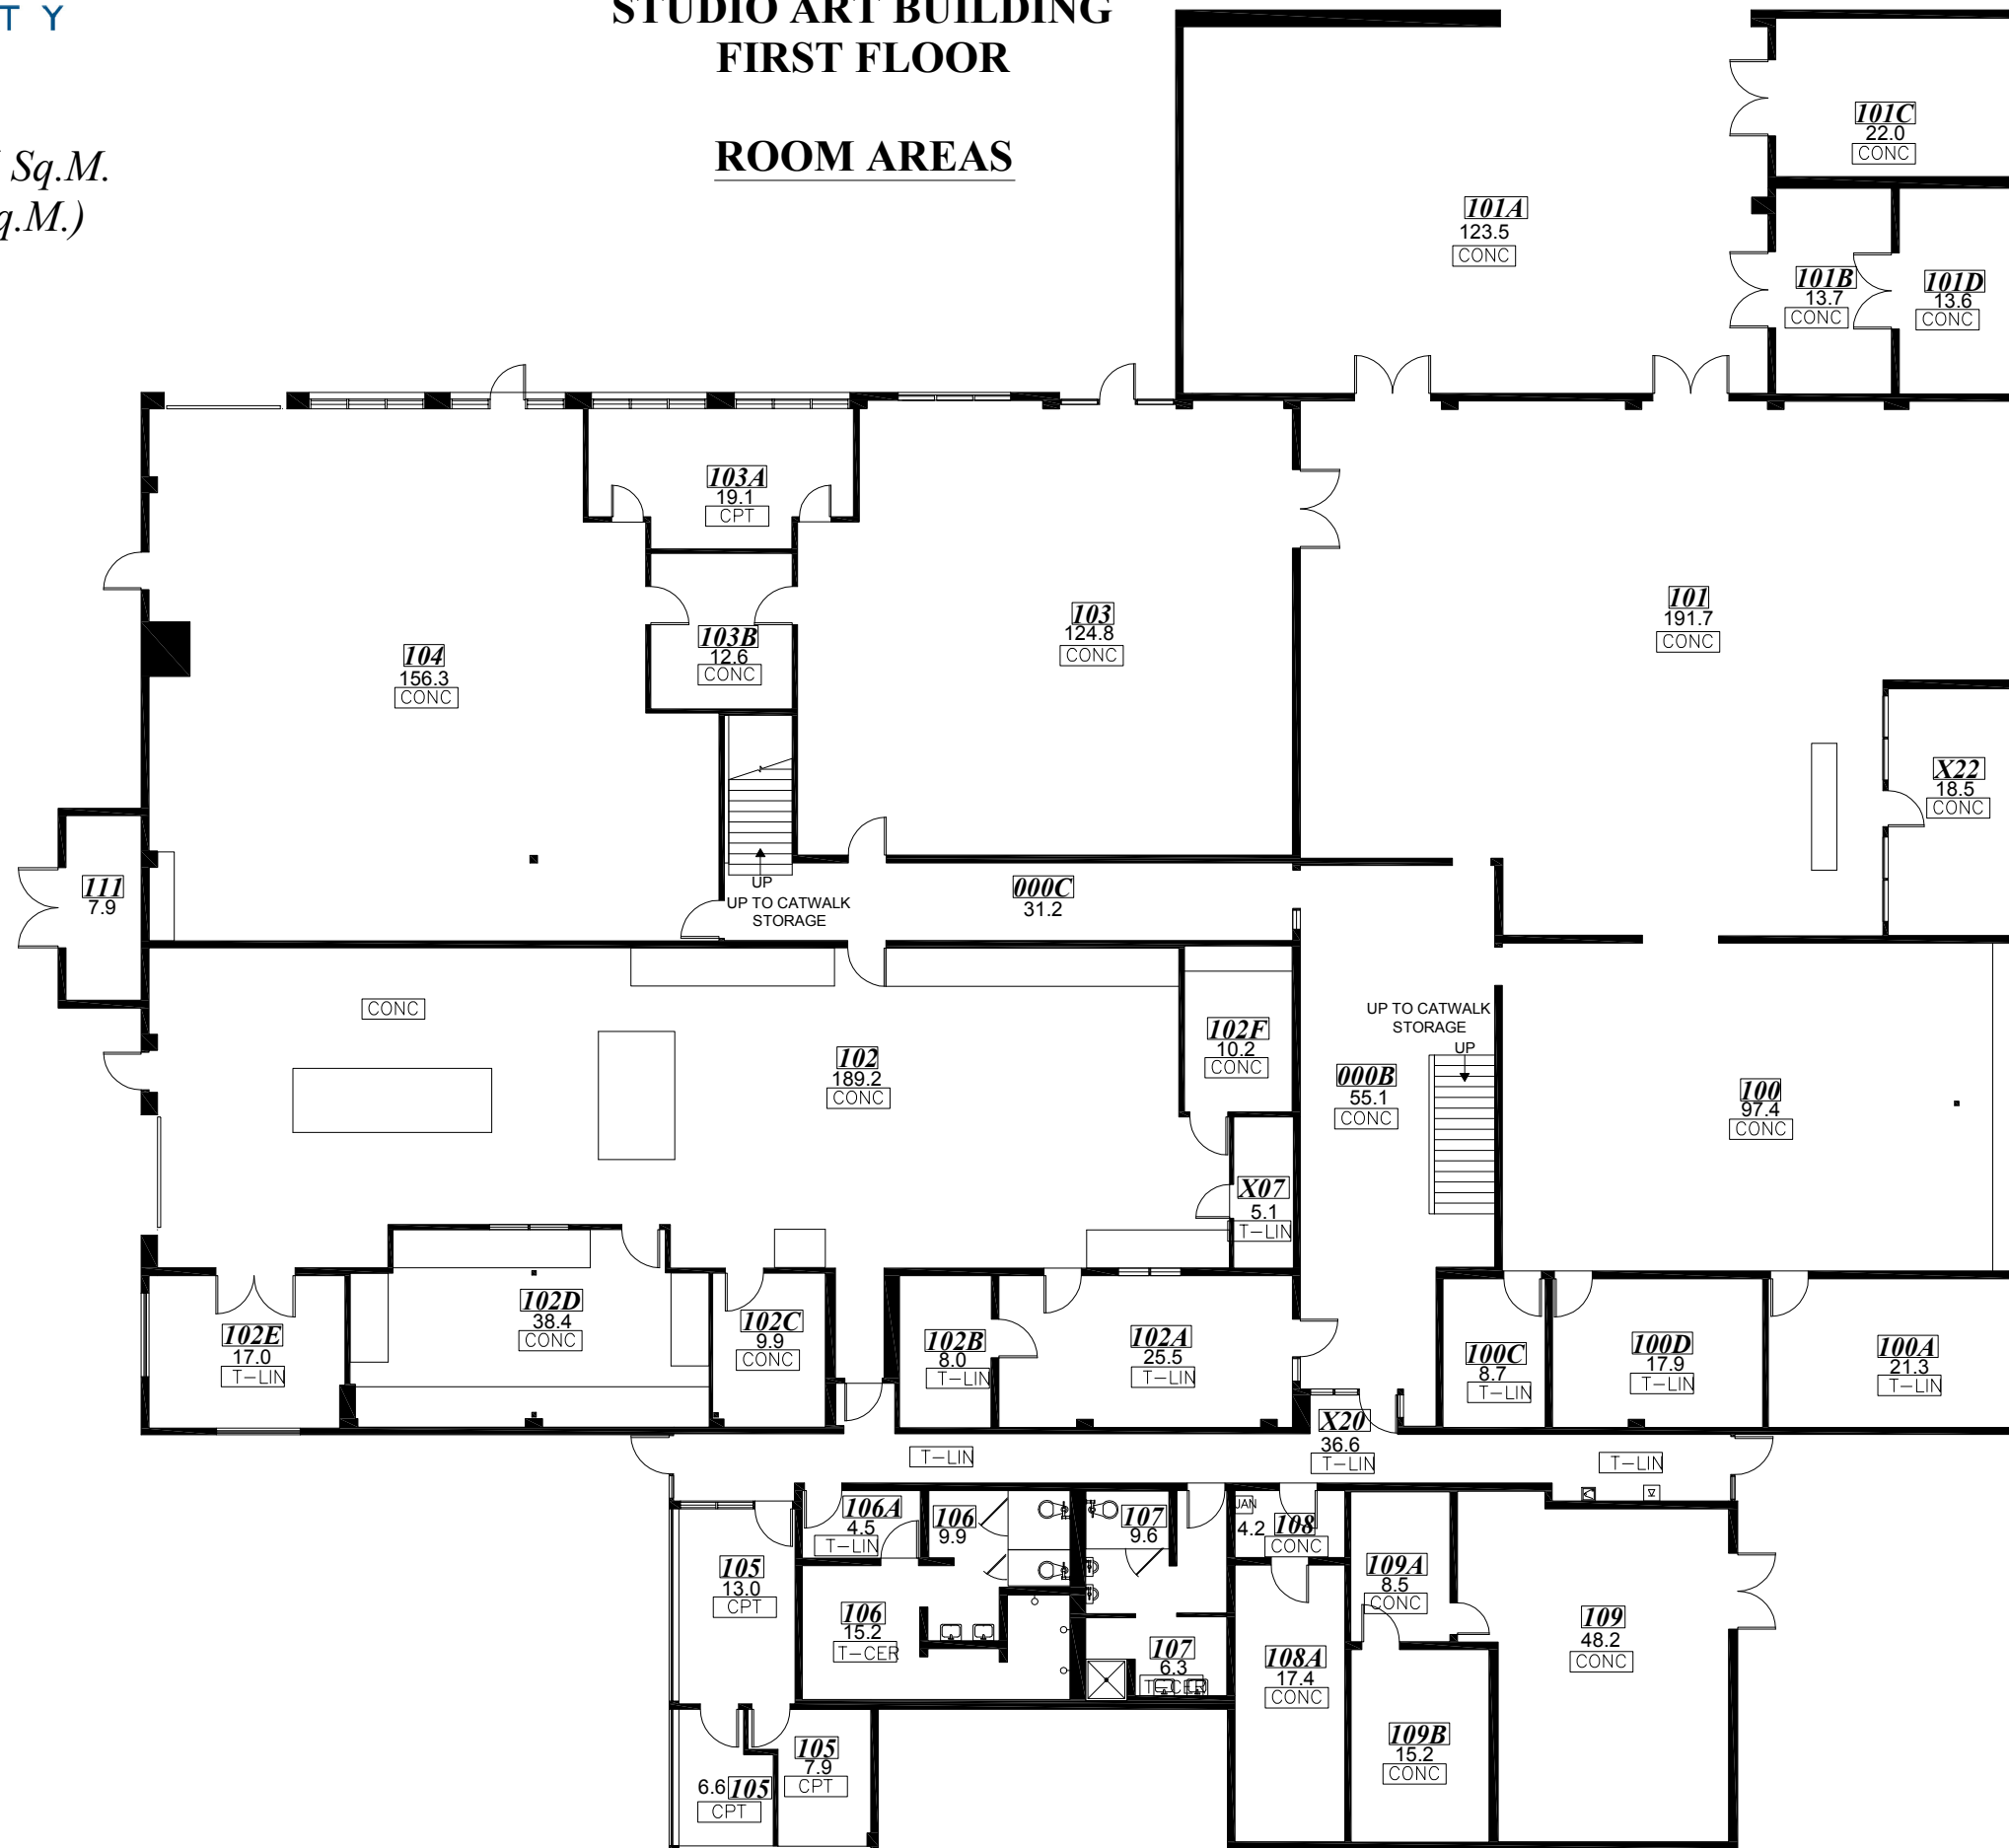

(As Measured: May 2004)
(Last Updated: June 2006)

Gross Building Area: 1,556 Sq.M.
(All room areas shown in Sq.M.)

**STUDIO ART BUILDING
FIRST FLOOR**

ROOM AREAS

FLOOR COVERINGS LEGEND

T-LIN	TILE- LINOLEUM
T-CER	TILE- CERAMIC
CPT	CARPET
CONC	CONCRETE