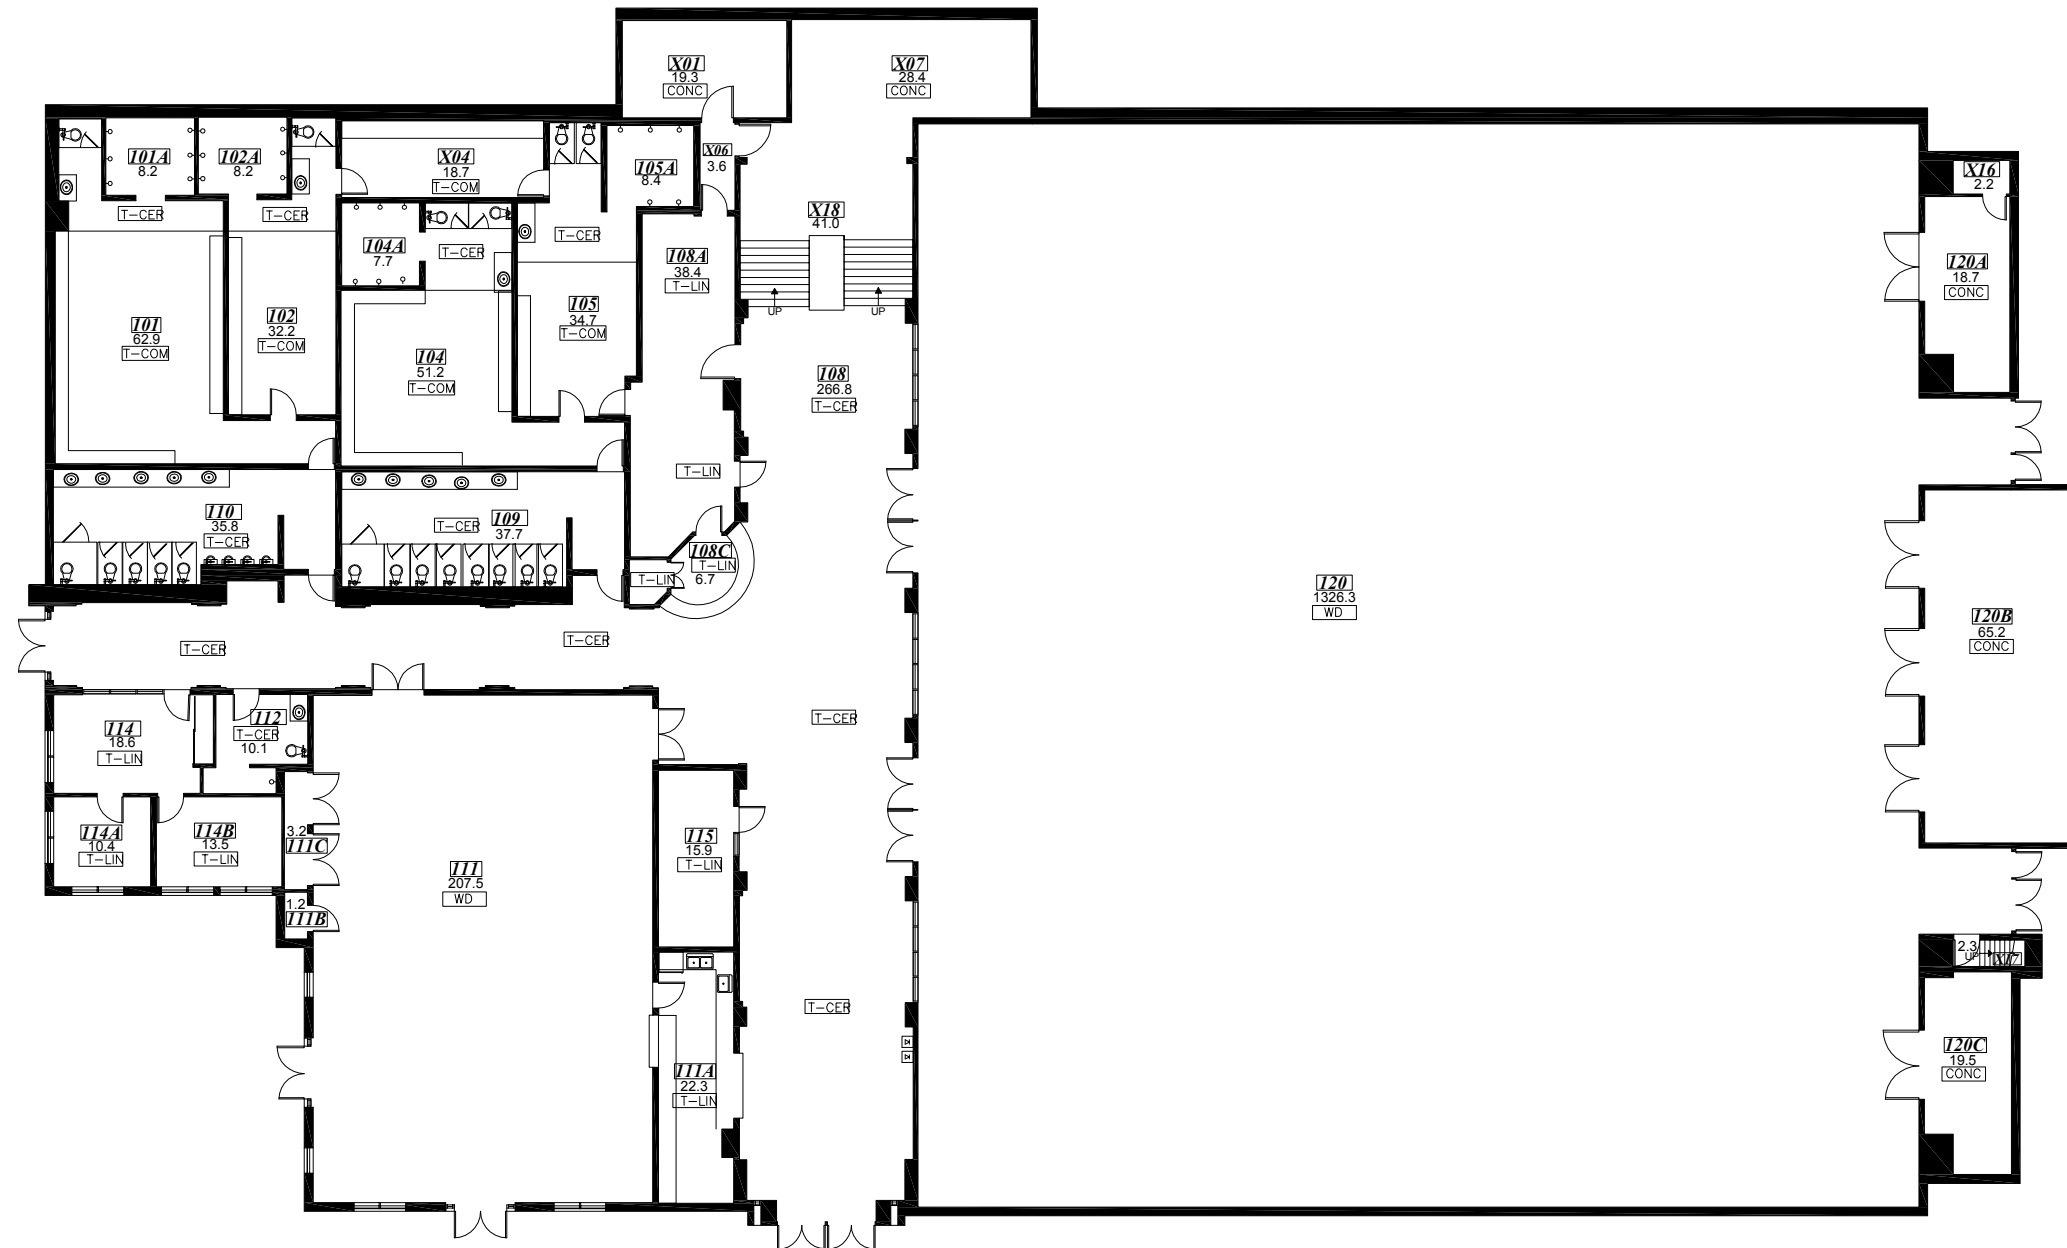

**SPORTSPLEX BUILDING
FIRST FLOOR**

*Gross Building Area: 2,613 Sq.M.
(All room areas shown in Sq.M.)*

ROOM AREAS

FLOOR COVERINGS LEGEND

CONC	CONCRETE
T-LIN	TILE- LINOLEUM
T-CER	TILE- CERAMIC
T-COM	COMPOSIT TILE
WD	WOOD