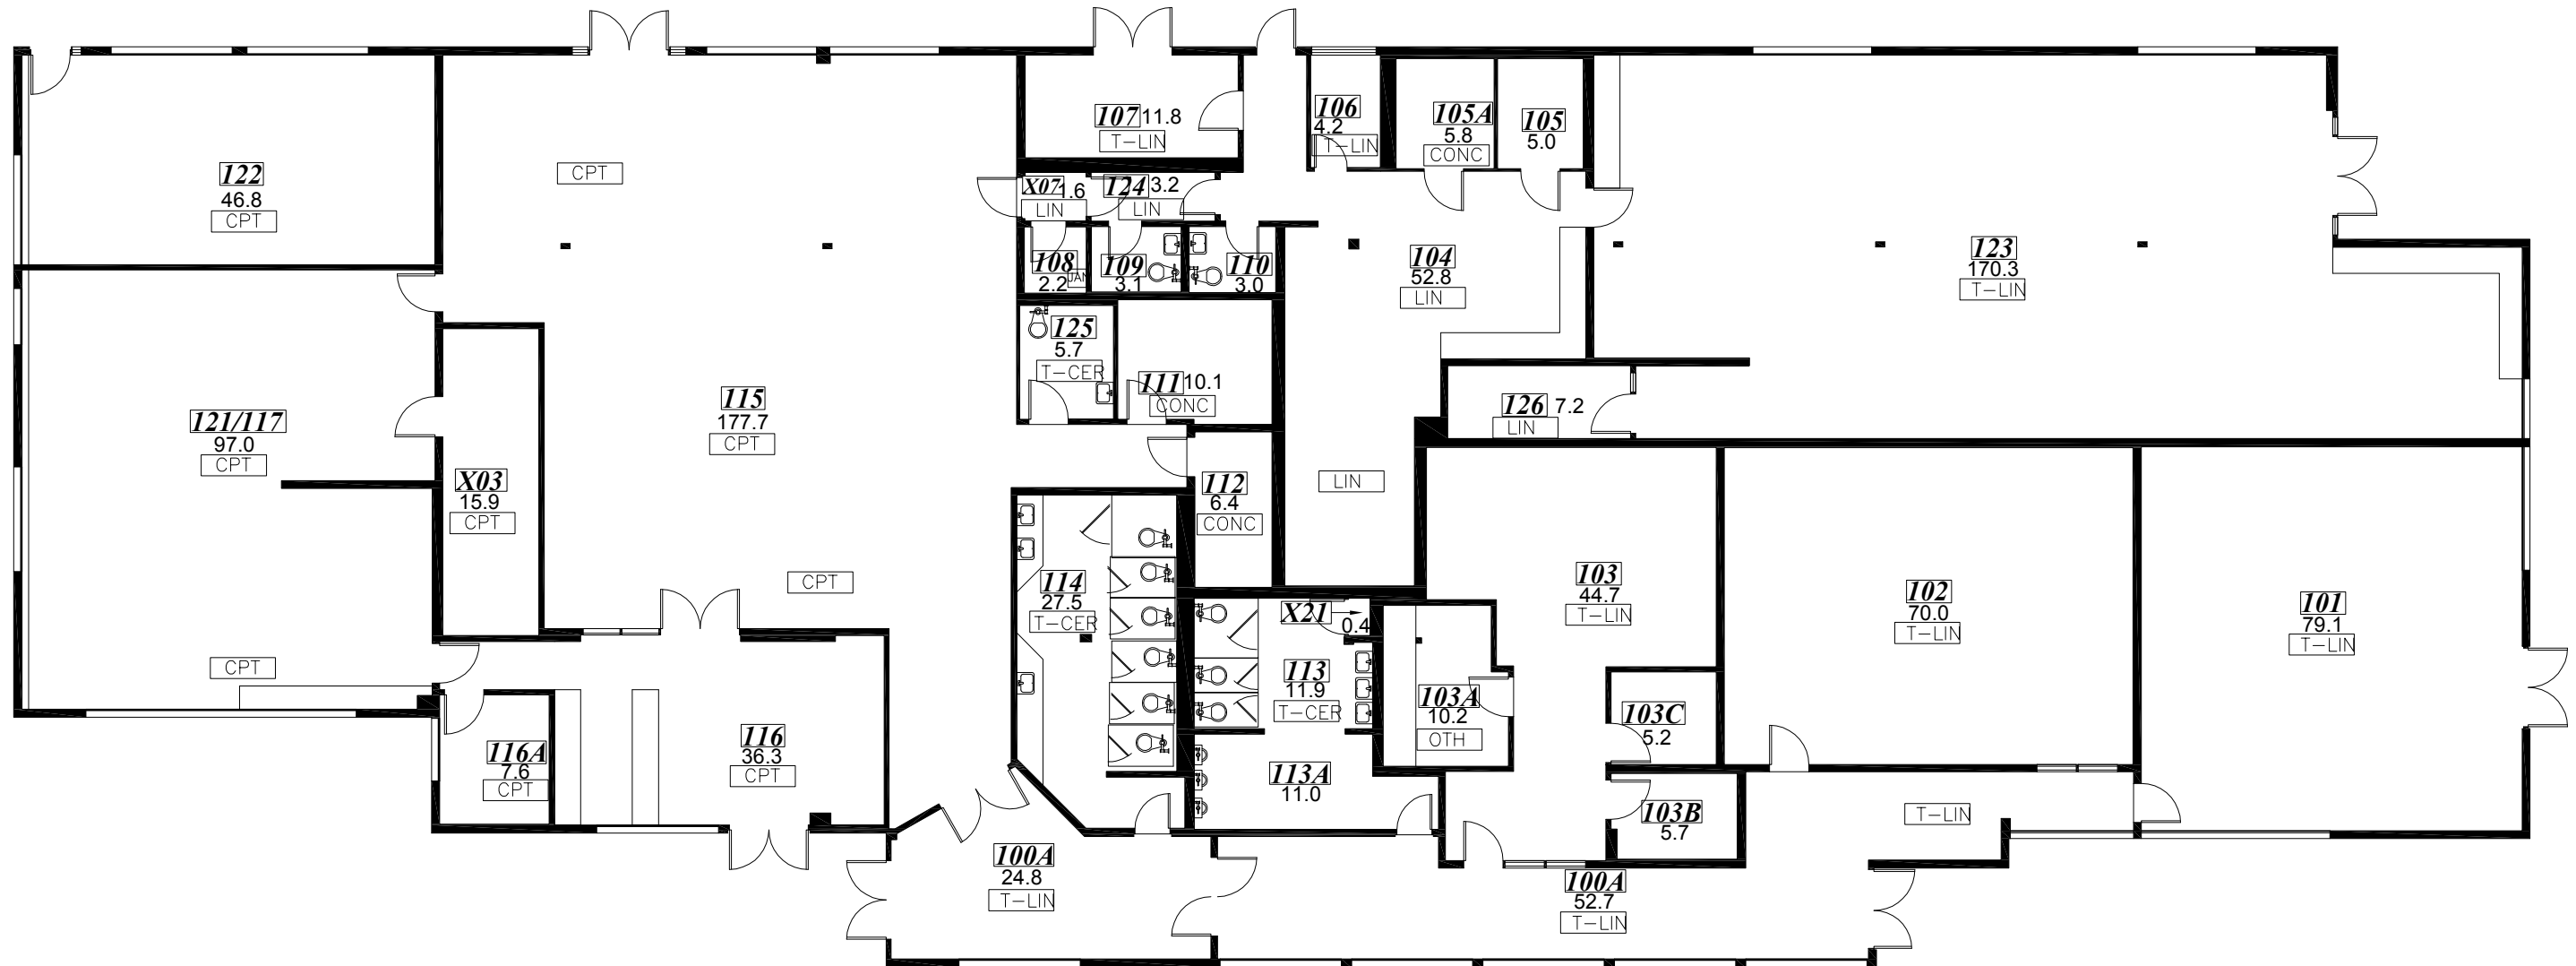

**MAPLE BUILDING
FIRST FLOOR**

ROOM AREAS

*Gross Building Area: 1,100 Sq.M.
(All room areas shown in Sq.M.)*

FLOOR COVERINGS LEGEND

| | |
|-------|----------------|
| CONC | CONCRETE |
| T-LIN | TILE- LINOLEUM |
| T-CER | TILE- CERAMIC |
| CPT | CARPET |
| LIN | LINOLEUM |
| OTH | OTHER |