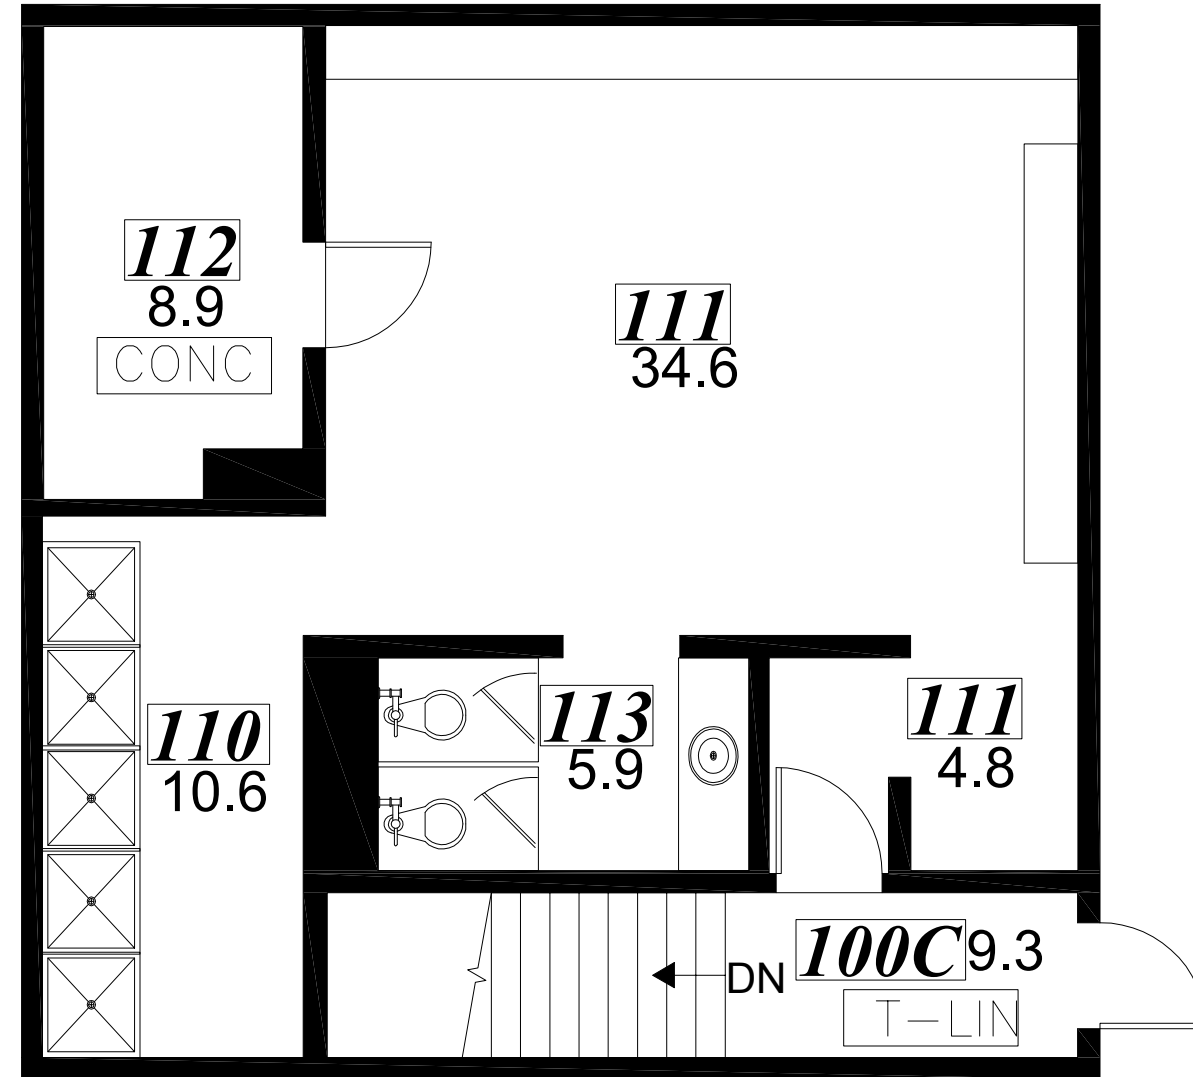

*Gross Building Area: 87 Sq.M.
(All room areas shown in Sq.M.)*

**FITNESS CENTRE BUILDING
MAIN FLOOR**

ROOM AREAS

0 5 10 m

SCALE

FLOOR COVERINGS LEGEND

T-LIN	TILE- CERAMIC
CONC	CONCRETE

Survey Accuracy: +/- 0.14 %