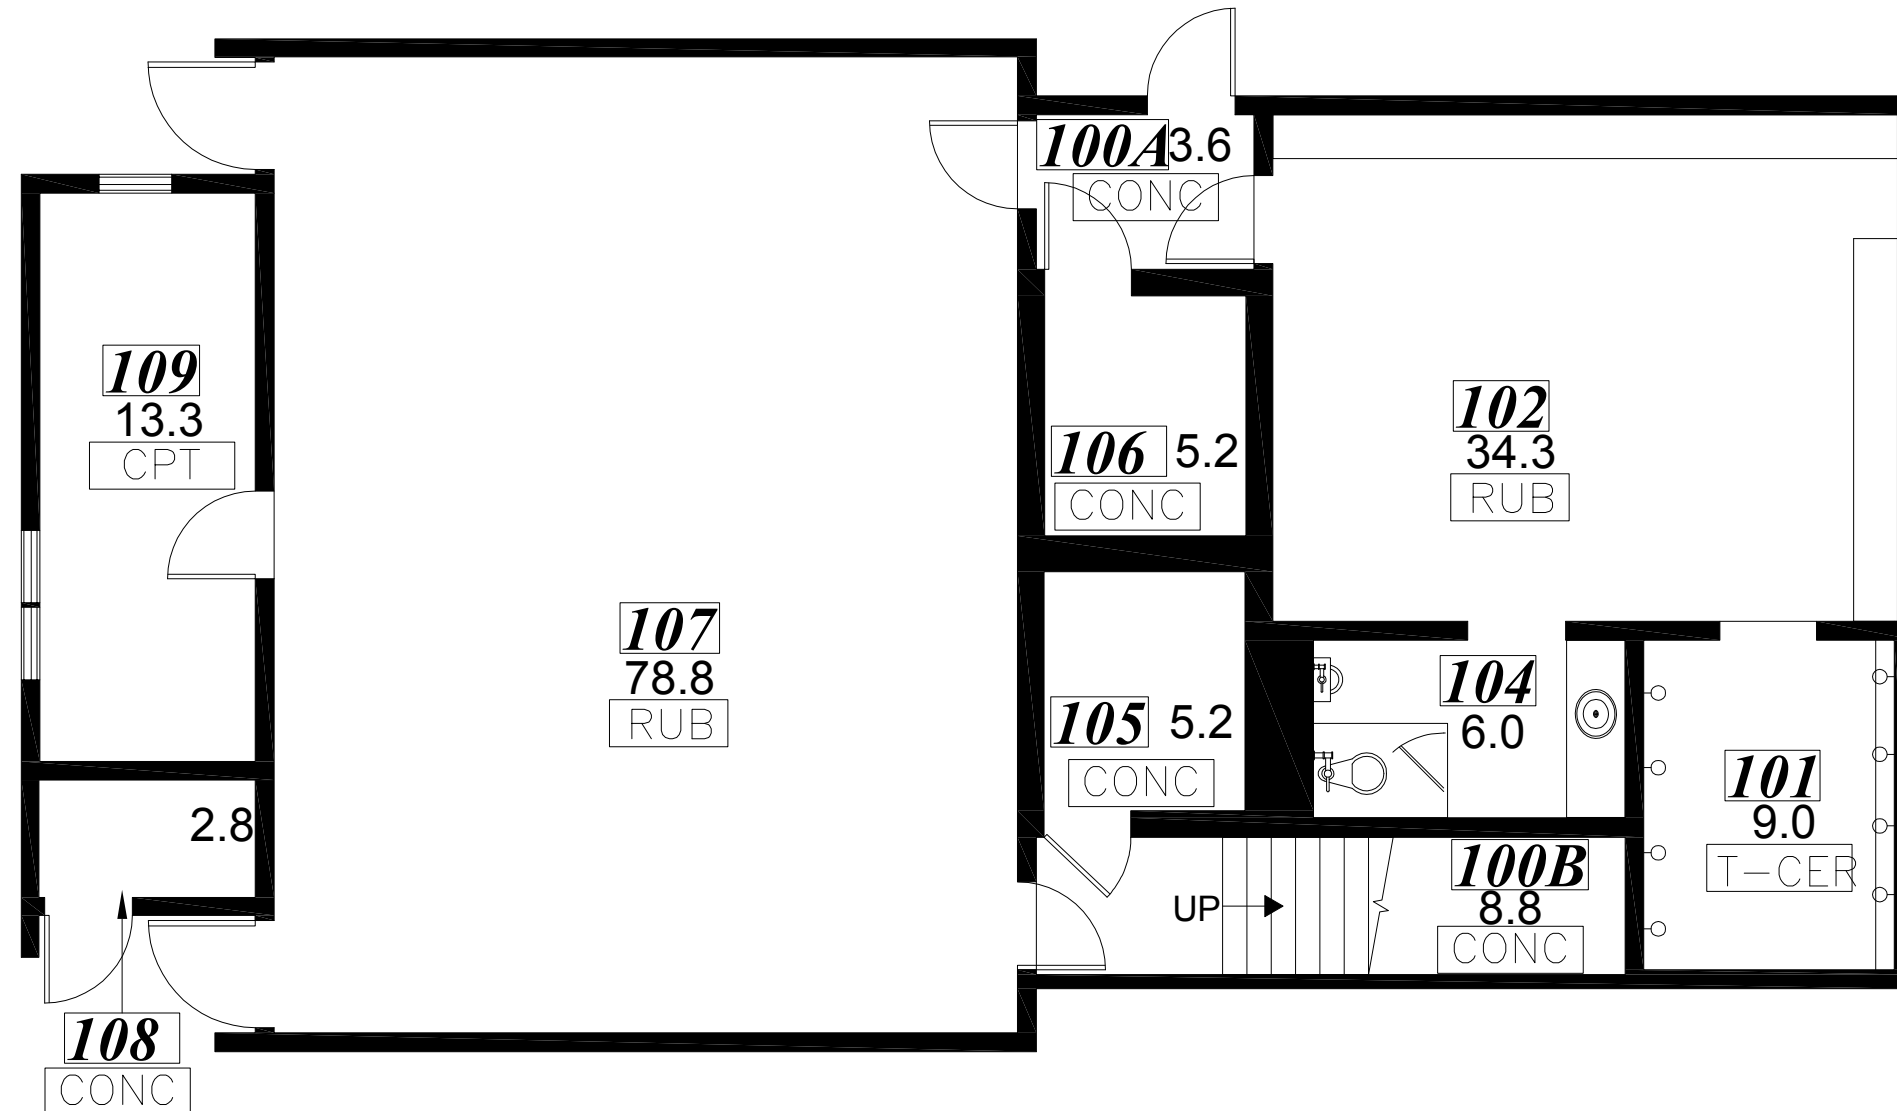

**FITNESS CENTRE BUILDING
GROUND FLOOR**

*Gross Building Area: 190 Sq.M.
(All room areas shown in Sq.M.)*

ROOM AREAS

SCALE

FLOOR COVERINGS LEGEND

T-CER	TILE- CERAMIC
RUB	RUBBER
CPT	CARPET
CONC	CONCRETE