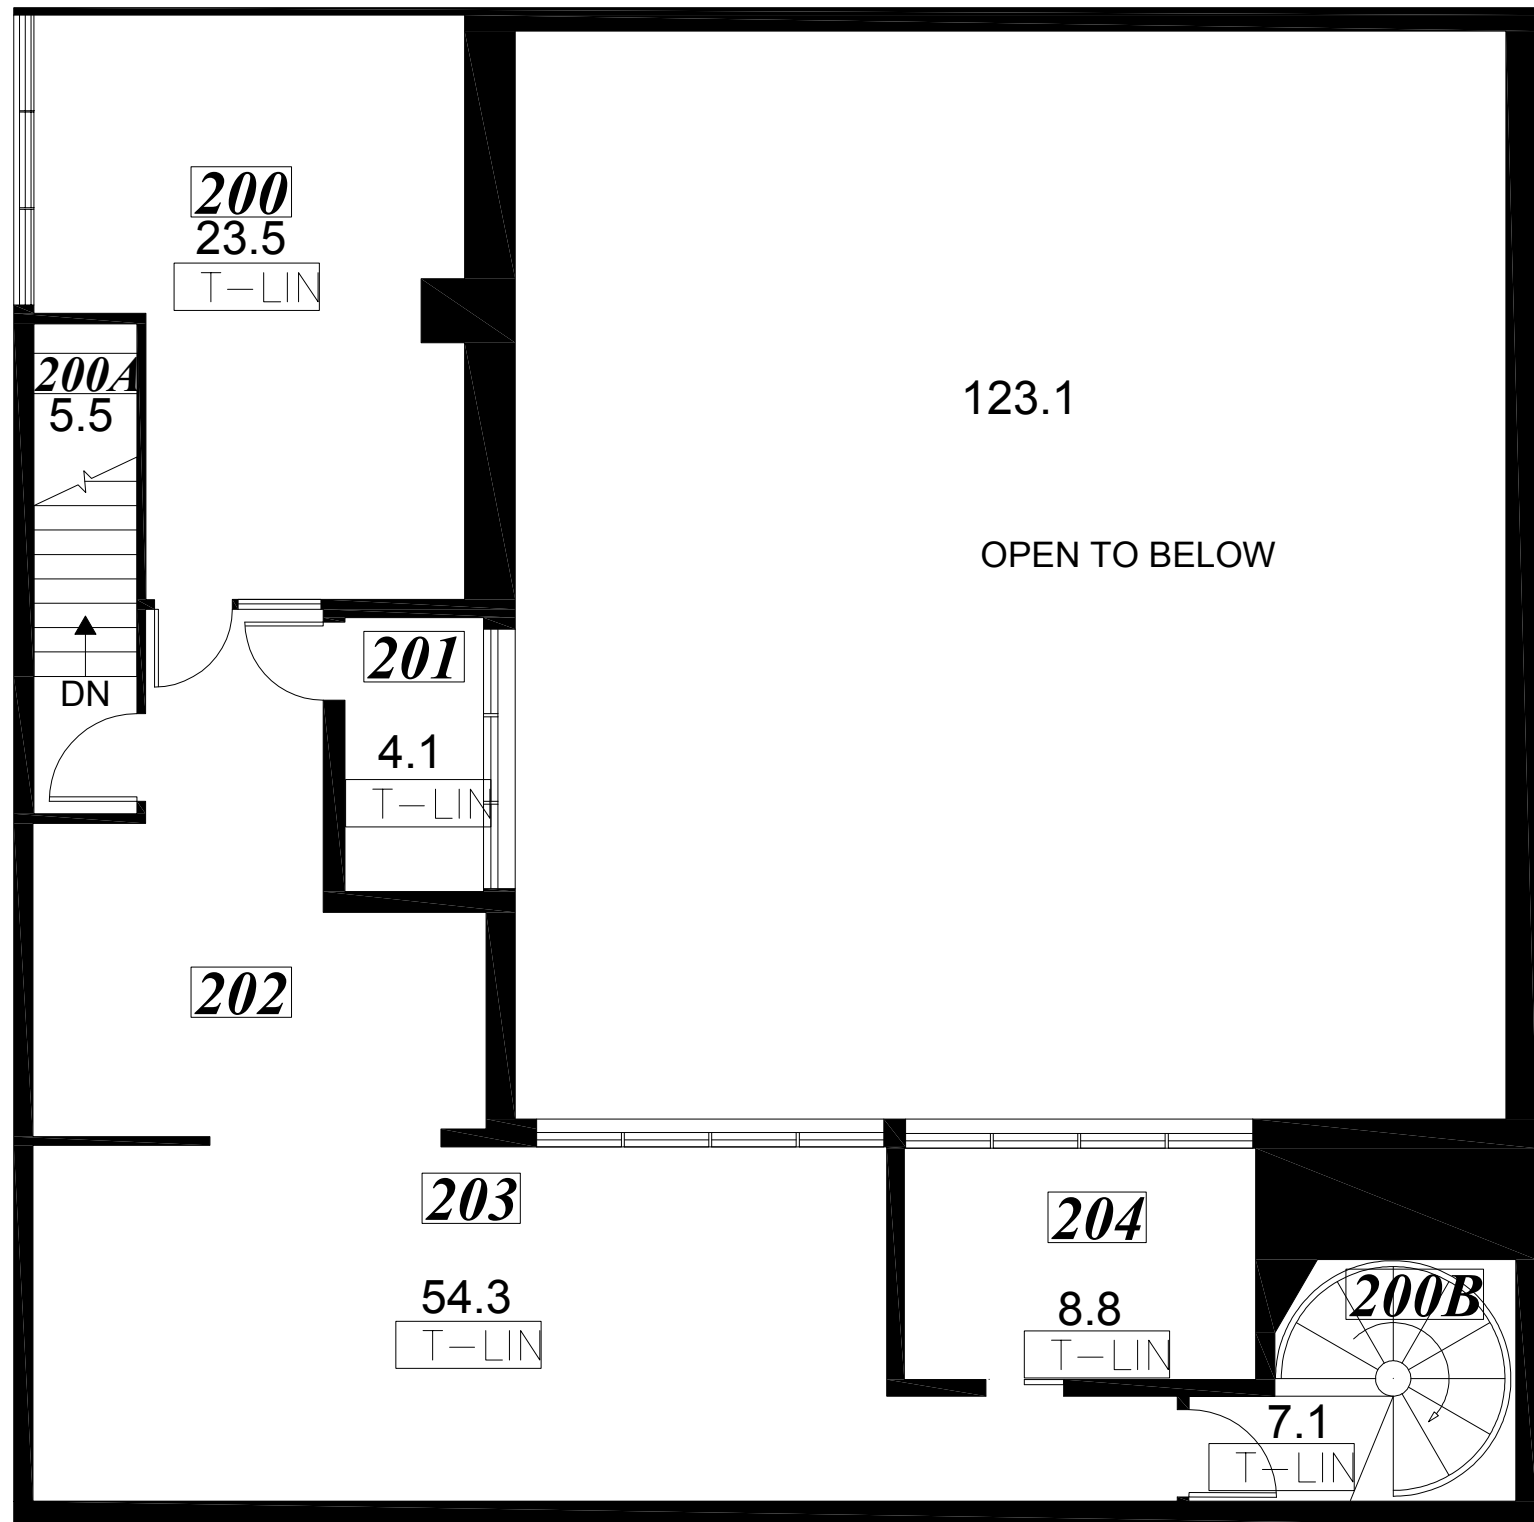

**FILM STUDIO BUILDING
SECOND FLOOR**

(As Measured: June 2004)
(Last Updated: June 2006)

*Gross Building Area: 251 Sq.M.
(All room areas shown in Sq.M.)*

ROOM AREAS

SCALE

FLOOR COVERINGS LEGEND

T-LIN TILE- LINOLEUM