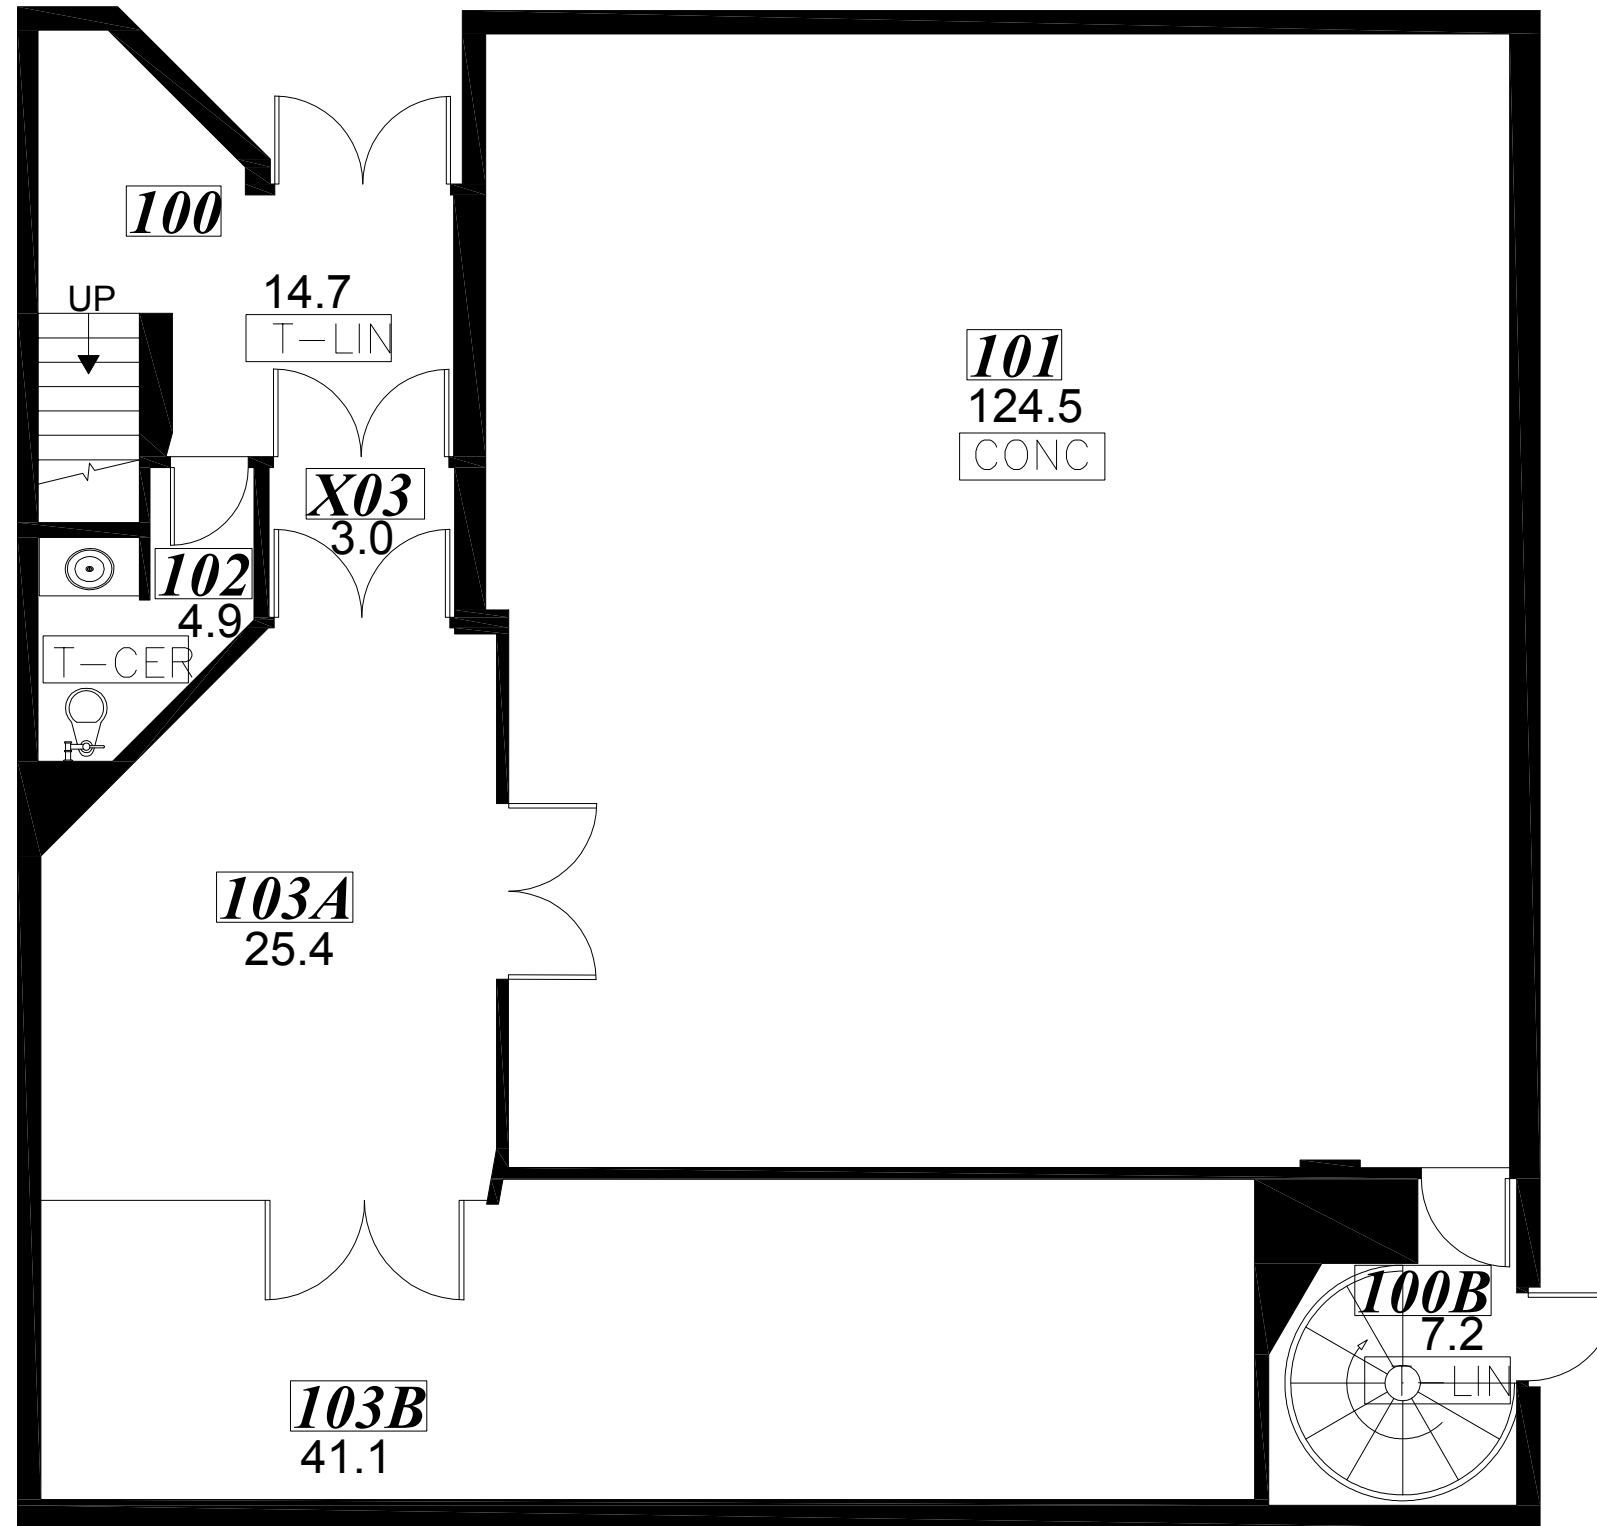

**FILM STUDIO BUILDING
FIRST FLOOR**

*Gross Building Area: 246 Sq.M.
(All room areas shown in Sq.M.)*

ROOM AREAS

FLOOR COVERINGS LEGEND

T-LIN	TILE- LINOLEUM
T-CER	TILE- CERAMIC
CONC	CONCRETE

Survey Accuracy: +/- 0.22 %