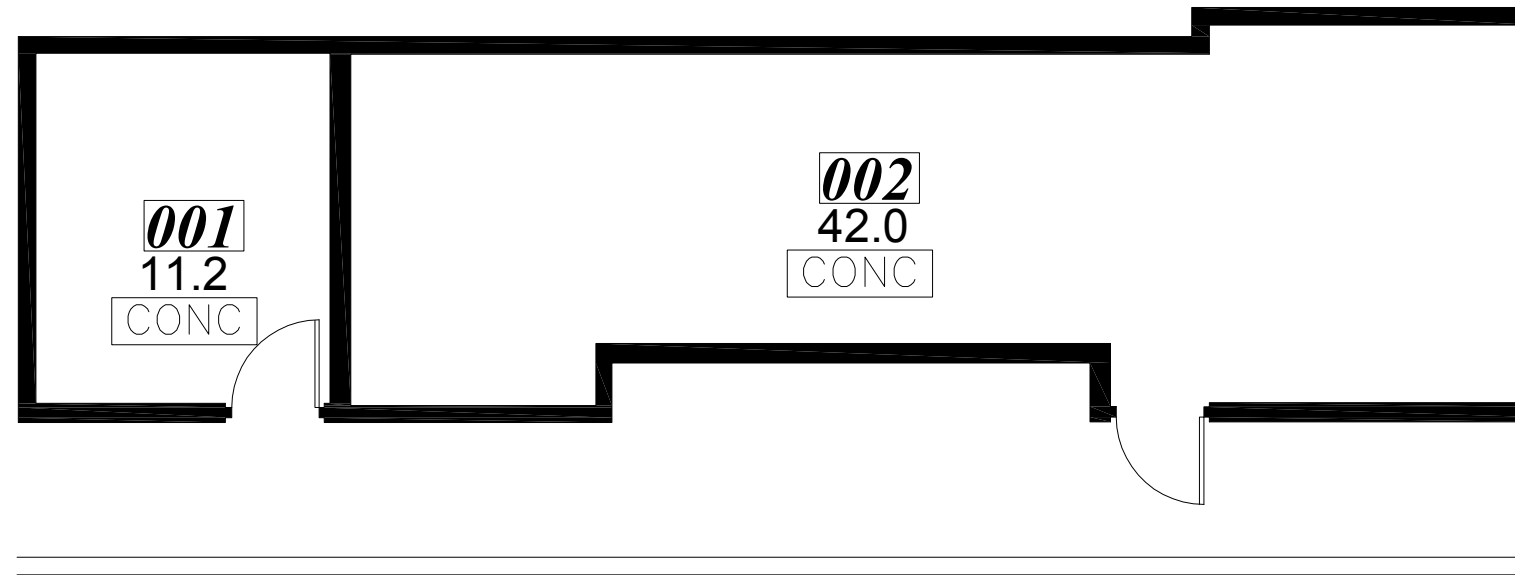

**FILM STUDIO BUILDING
BASEMENT**

*Gross Building Area: 251 Sq.M.
(All room areas shown in Sq.M.)*

ROOM AREAS

0 5 10 m

SCALE

FLOOR COVERINGS LEGEND

CONC CONCRETE

Survey Accuracy: +/- 0.21 %