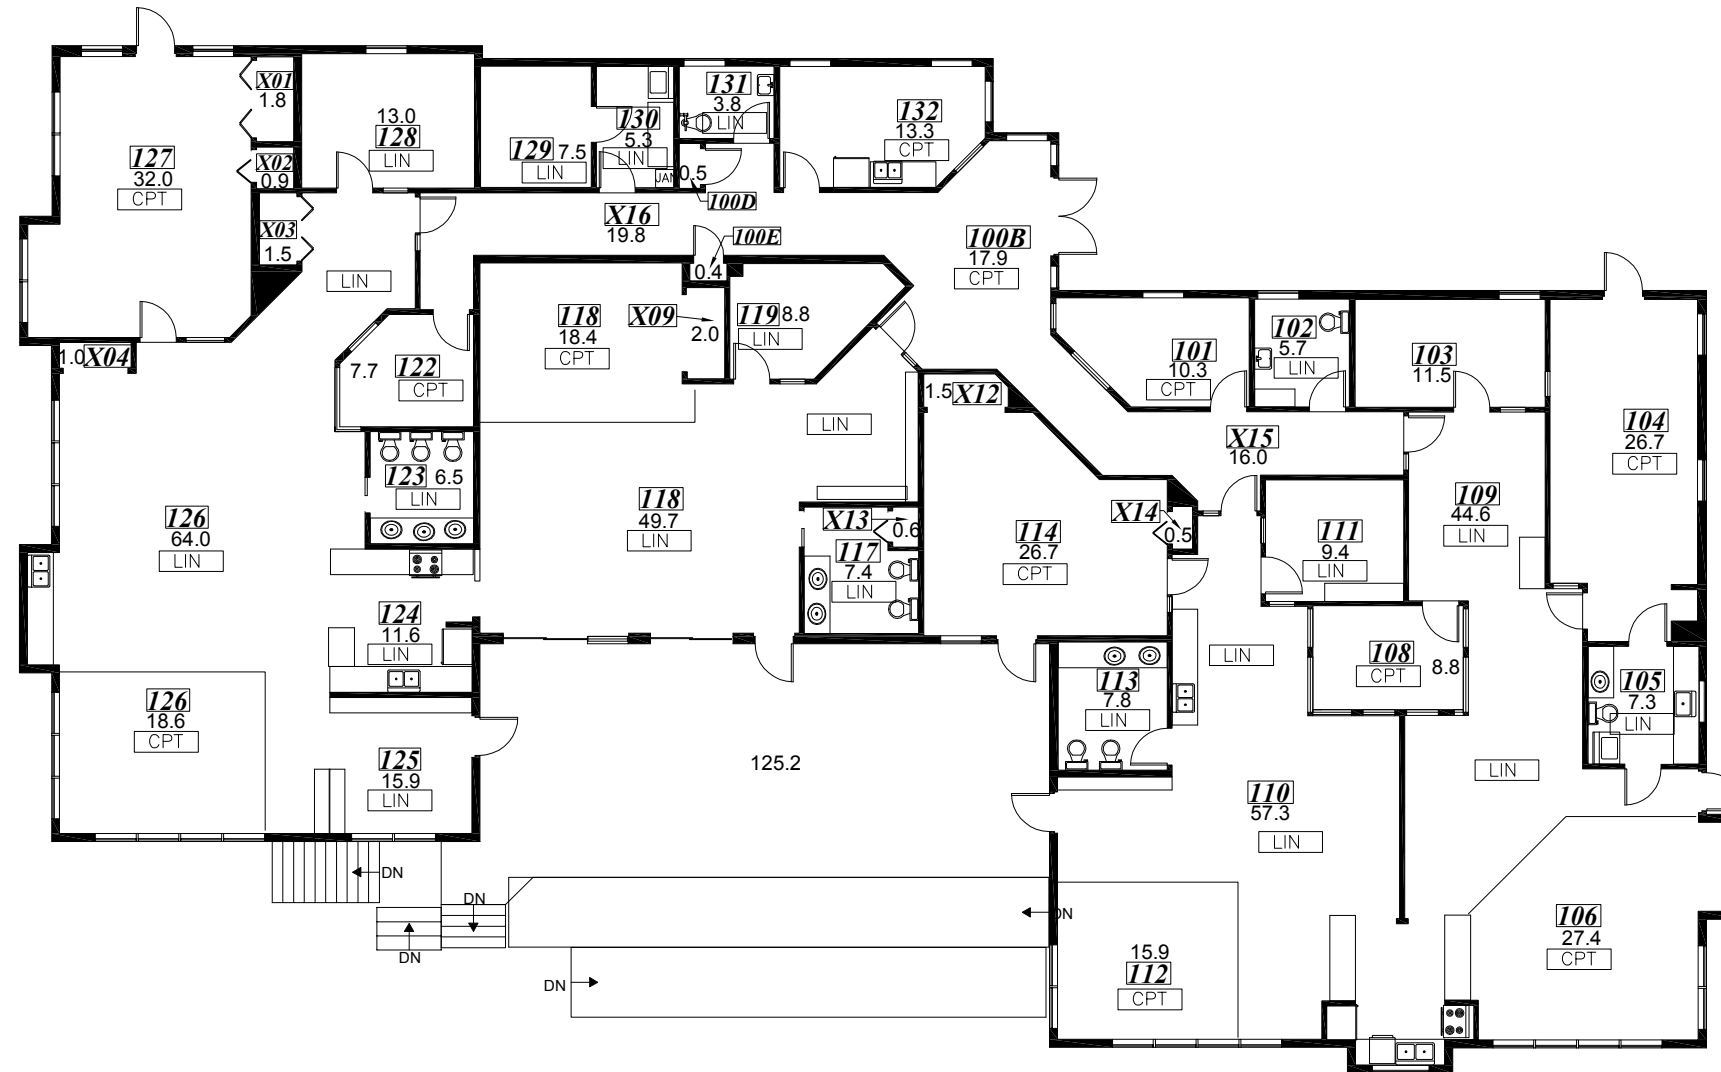

**CHILDCARE BUILDING
FIRST FLOOR**

*Gross Building Area: 663 Sq.M.
Exterior Areas: 125 Sq.M.
(All room areas shown in Sq.M.)*

ROOM AREAS

FLOOR COVERINGS LEGEND

LIN	LINOLEUM
CPT	CARPET

Survey Accuracy: +/- 0.30 %