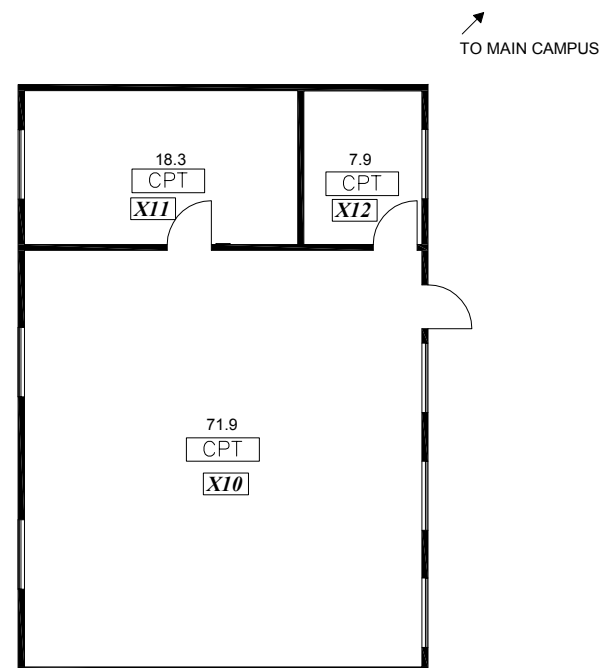

*Gross Building Area: 105 Sq.M.
(All room areas shown in Sq.M.)*

ROOM AREAS

FLOOR COVERINGS LEGEND

CPT	CARPET
-----	--------

Survey Accuracy: +/- 0.02 %