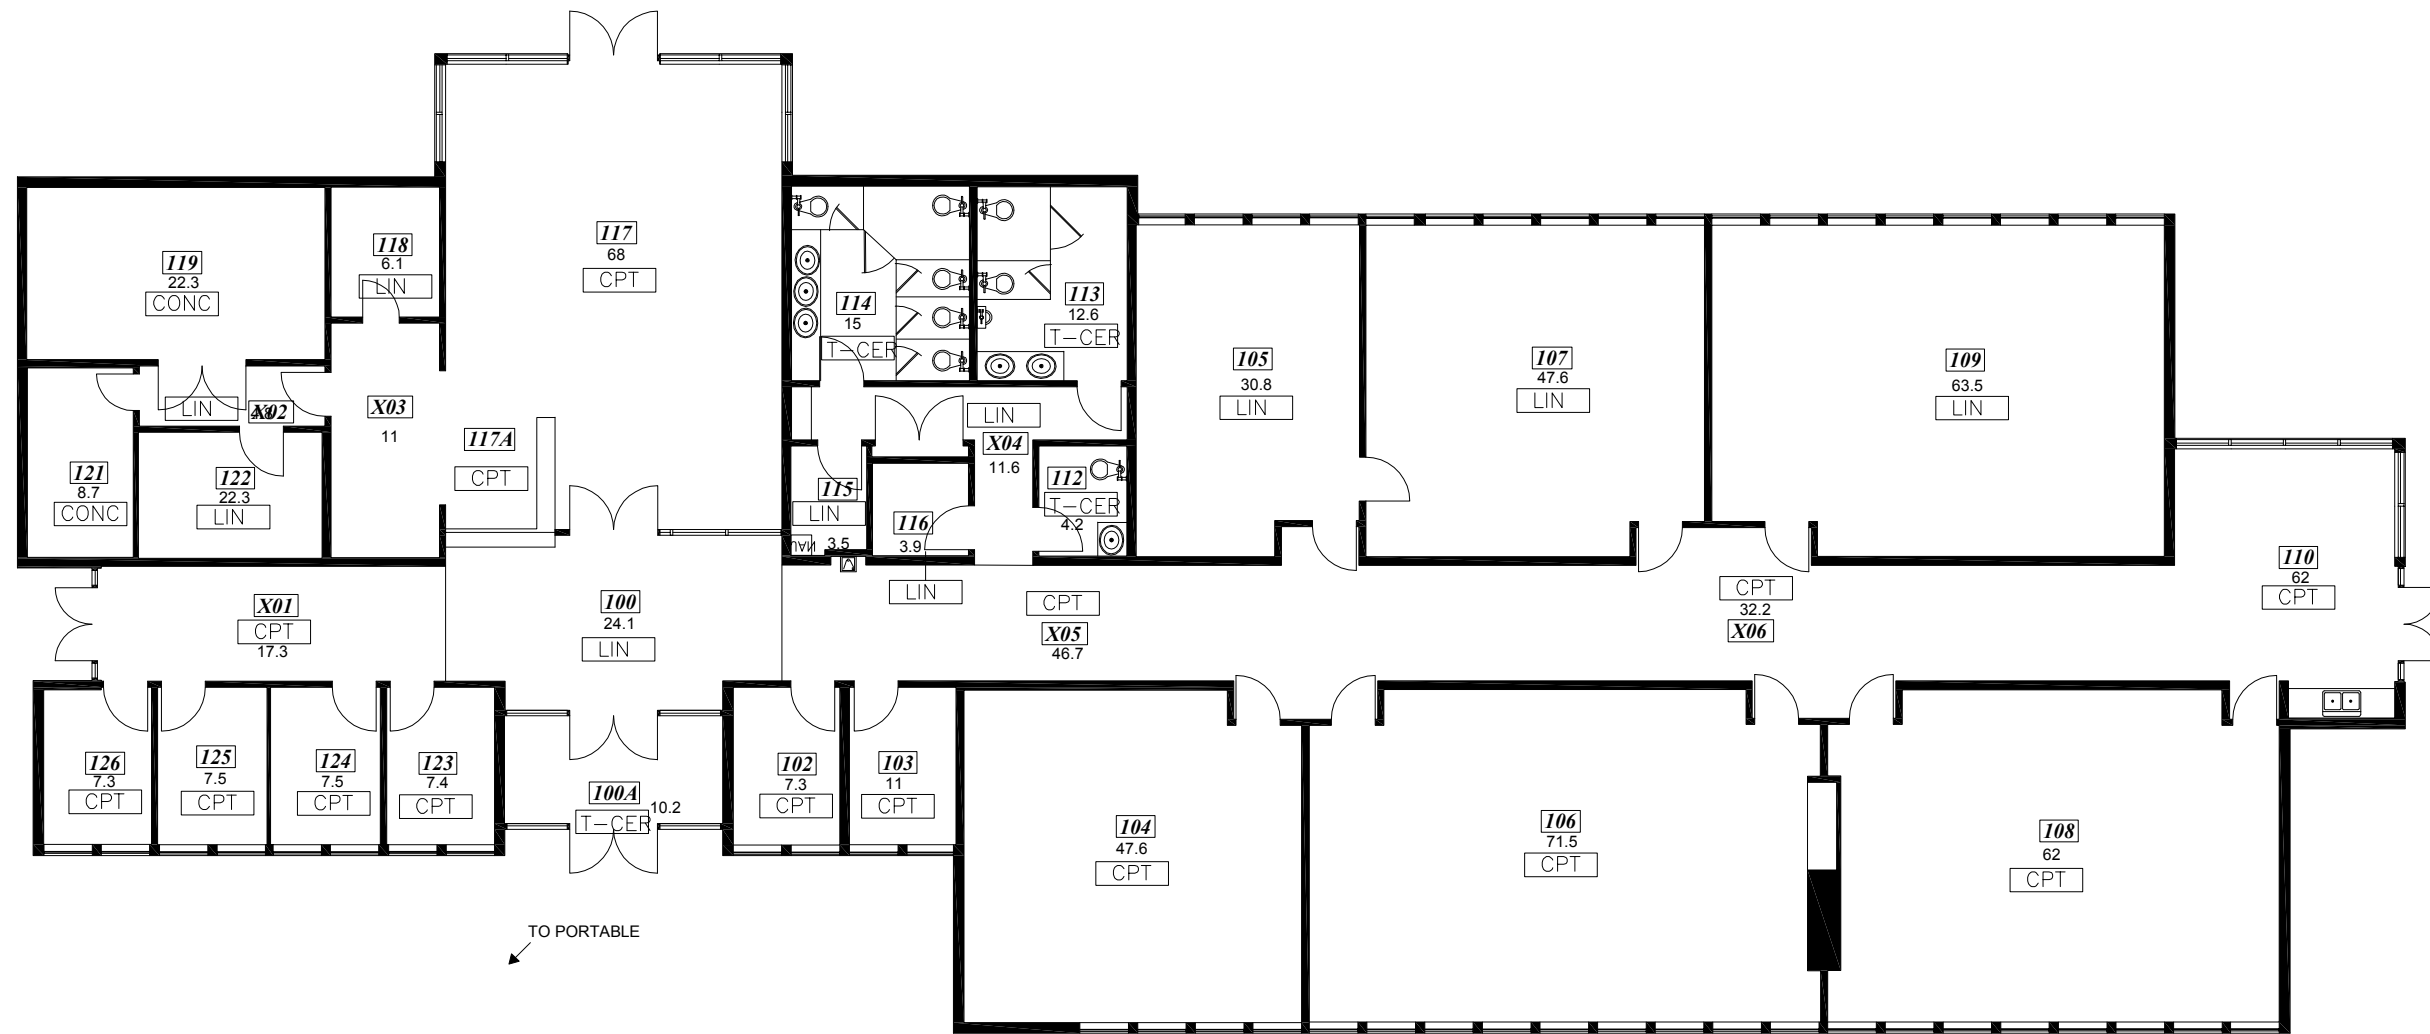

ROOM AREAS

*Gross Building Area: 772 Sq.M.
(All room areas shown in Sq.M.)*

FLOOR COVERINGS LEGEND

LIN	LINOLEUM
T-CER	TILE- CERAMIC
CPT	CARPET
CONC	CONCRETE

Survey Accuracy: +/- 0.08 %

CARSON PLACE